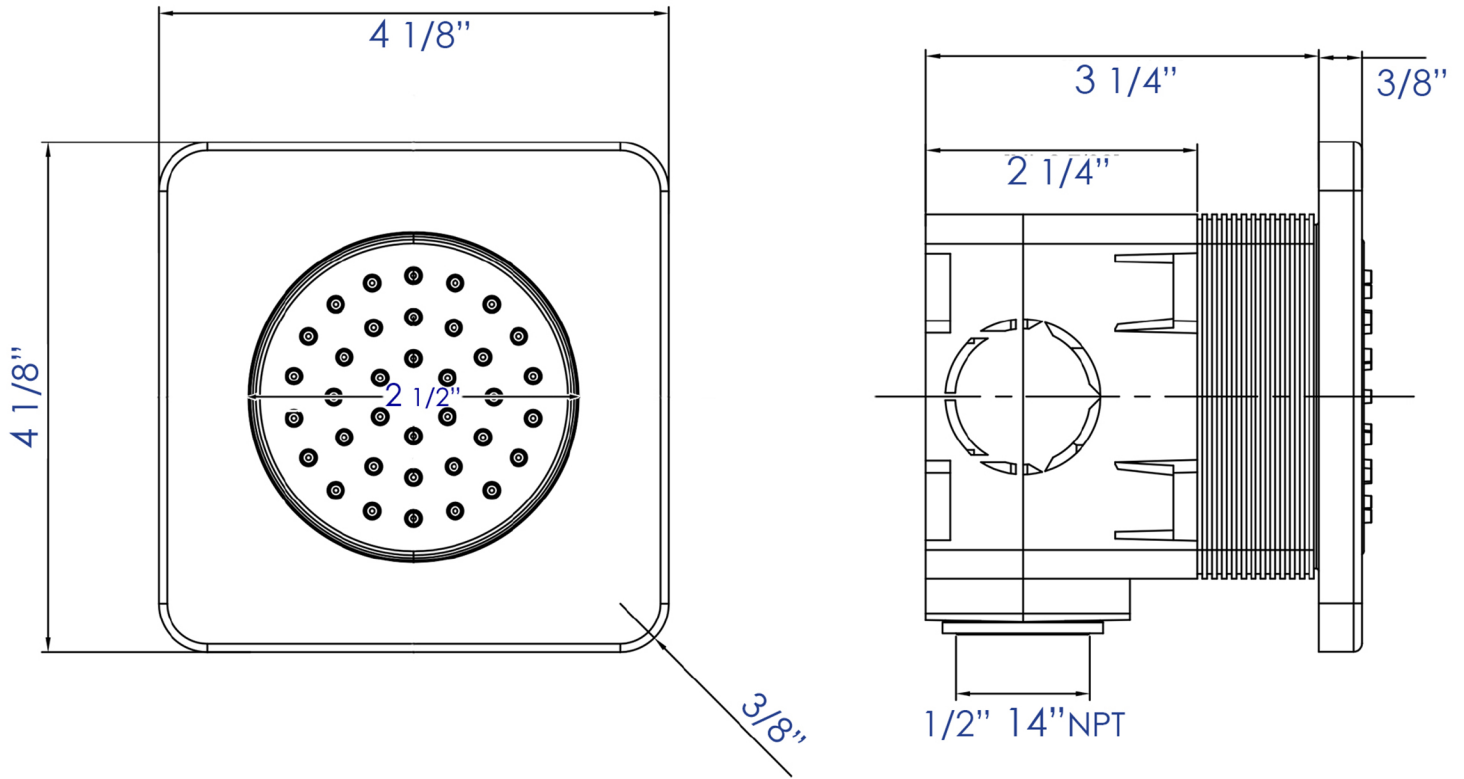

AB3801

Flush Mounted Shower Body Spray

Note: All product dimensions are approximate and should be verified on site prior to installation.
Visit www.ALFIbrand.com for more information.