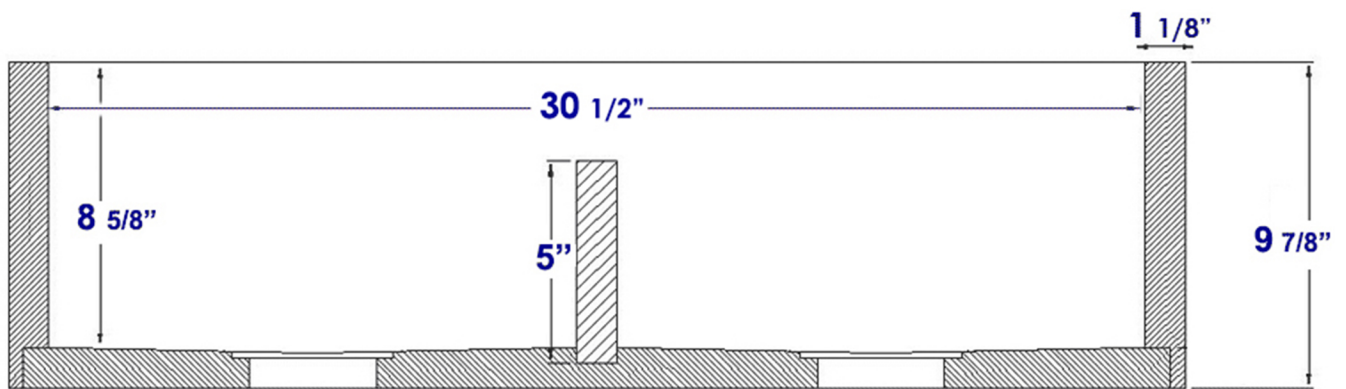

AB3321

33" Double Bowl Bamboo Kitchen Farm Sink

Note: All product dimensions are approximate and should be verified on site prior to installation.
Visit www.ALFIbrand.com for more information.