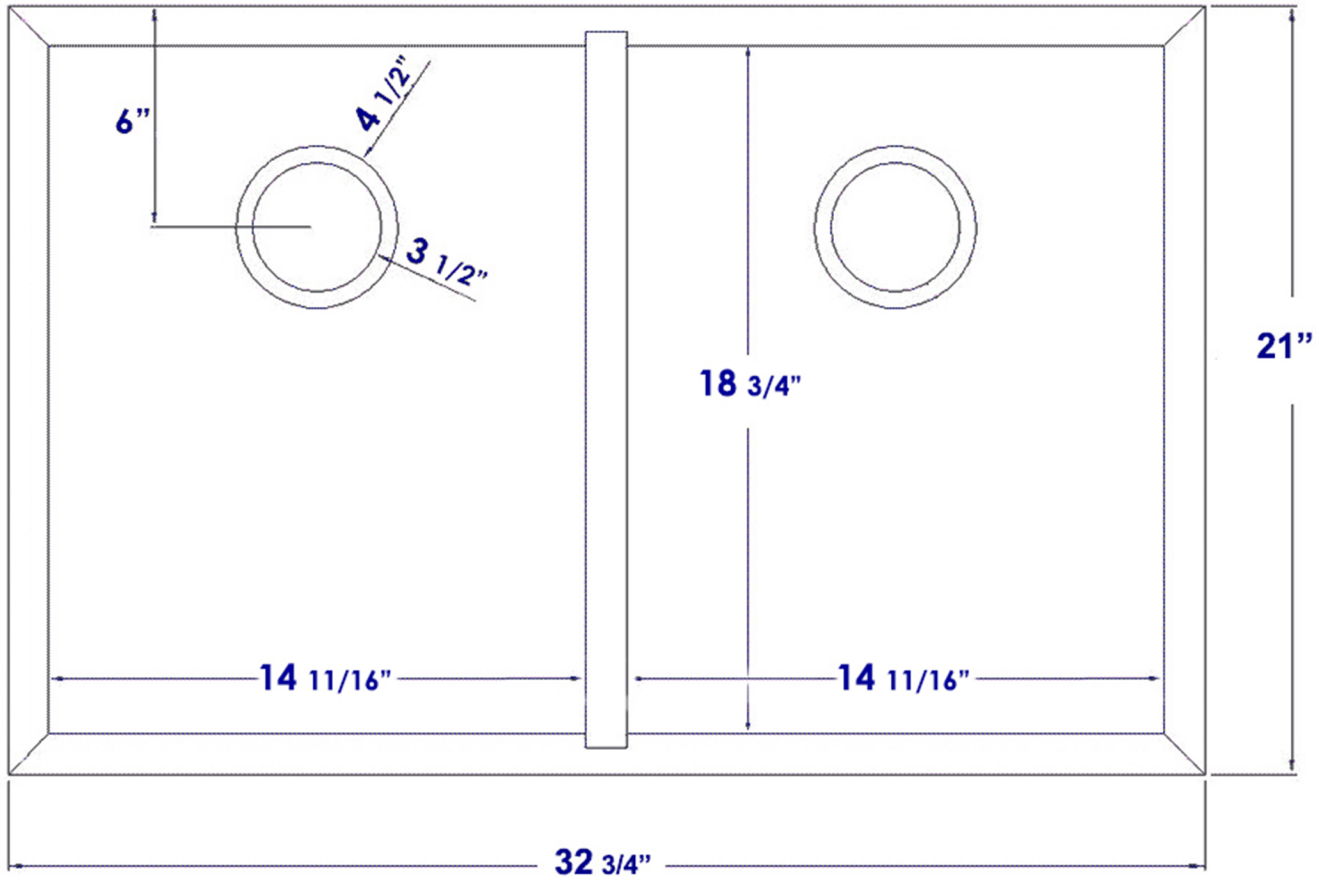

AB3321

33" Double Bowl Bamboo Kitchen Farm Sink

Note: All product dimensions are approximate and should be verified on site prior to installation.
Visit www.ALFIbrand.com for more information.