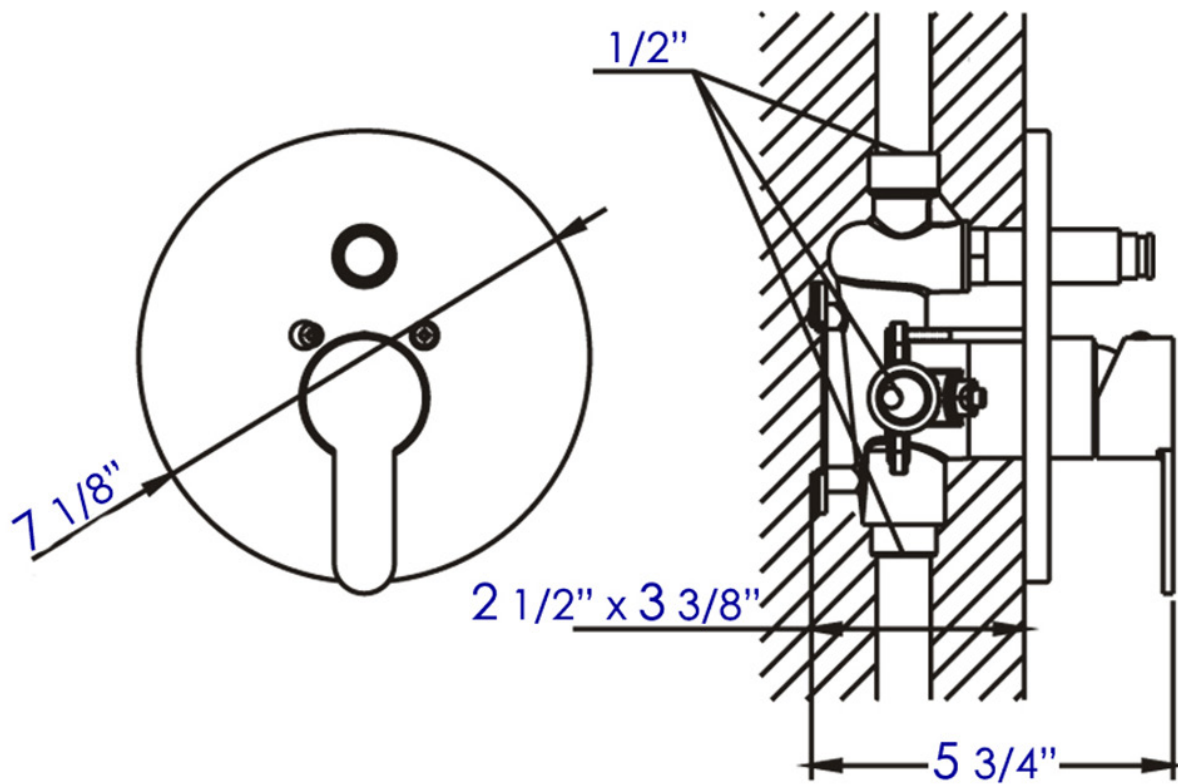

**AB3101**

Shower Valve Mixer with Rounded Lever Handle and Diverter

**Note:** All product dimensions are approximate and should be verified on site prior to installation.  
Visit [www.ALFIbrand.com](http://www.ALFIbrand.com) for more information.