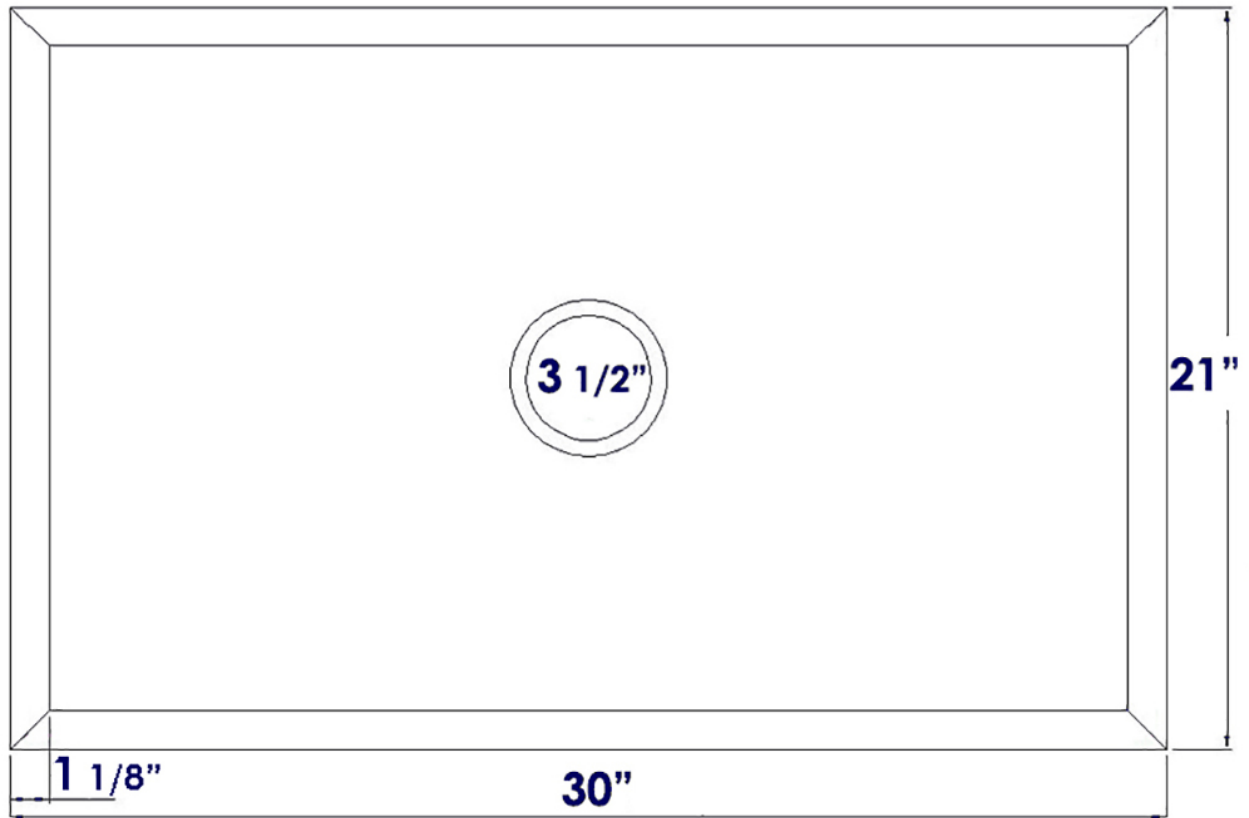

AB3021

30" Single Bowl Bamboo Kitchen Farm Sink

Note: All product dimensions are approximate and should be verified on site prior to installation.
Visit www.ALFIbrand.com for more information.