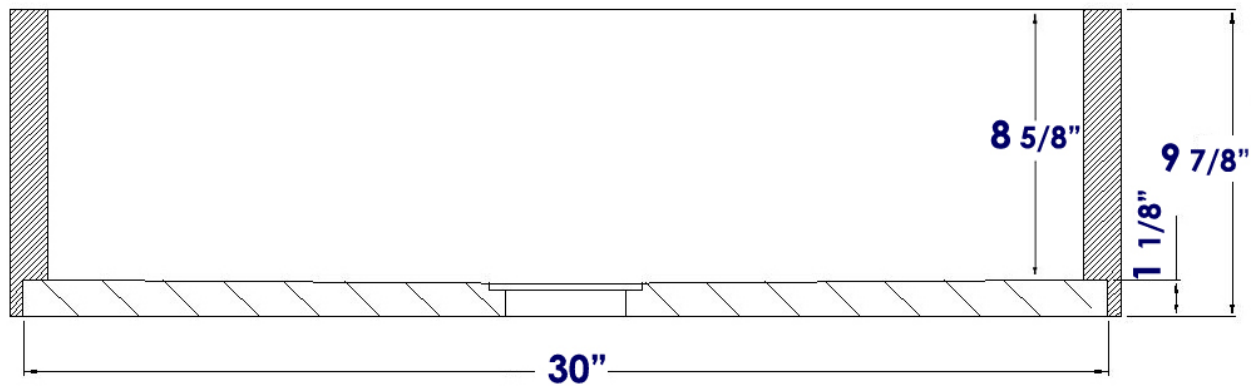

AB3021

30" Single Bowl Bamboo Kitchen Farm Sink

Note: All product dimensions are approximate and should be verified on site prior to installation.
Visit www.ALFIbrand.com for more information.