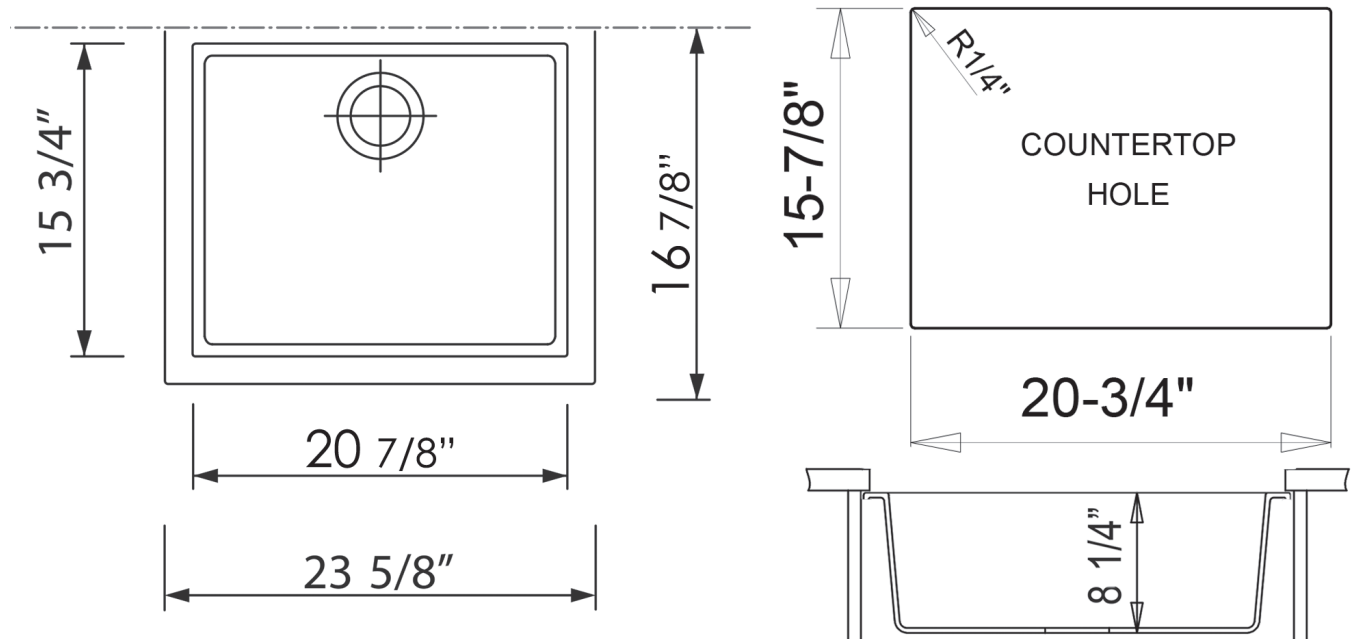

AB2420UM

24" Undermount Single Bowl Granite Composite Kitchen Sink

Note: All product dimensions are approximate and should be verified on site prior to installation.
Visit www.ALFIbrand.com for more information.