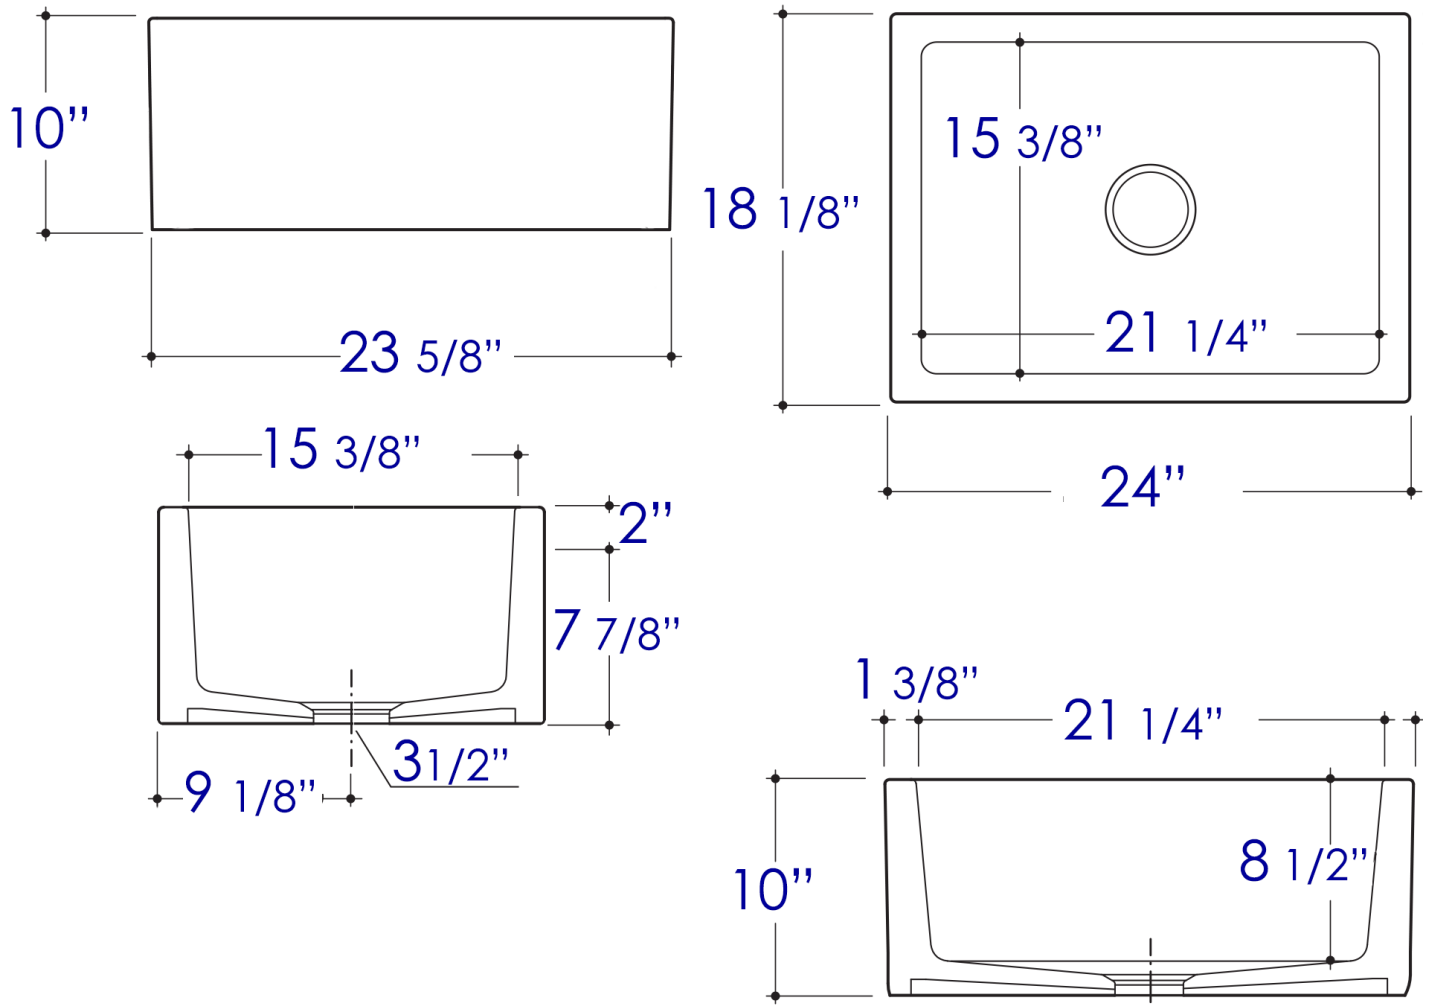

# AB2418SB

24" Smooth Thick Wall Fireclay Single Bowl Farm Sink

**Note:** All product dimensions are approximate and should be verified on site prior to installation.  
Visit [www.ALFIbrand.com](http://www.ALFIbrand.com) for more information.