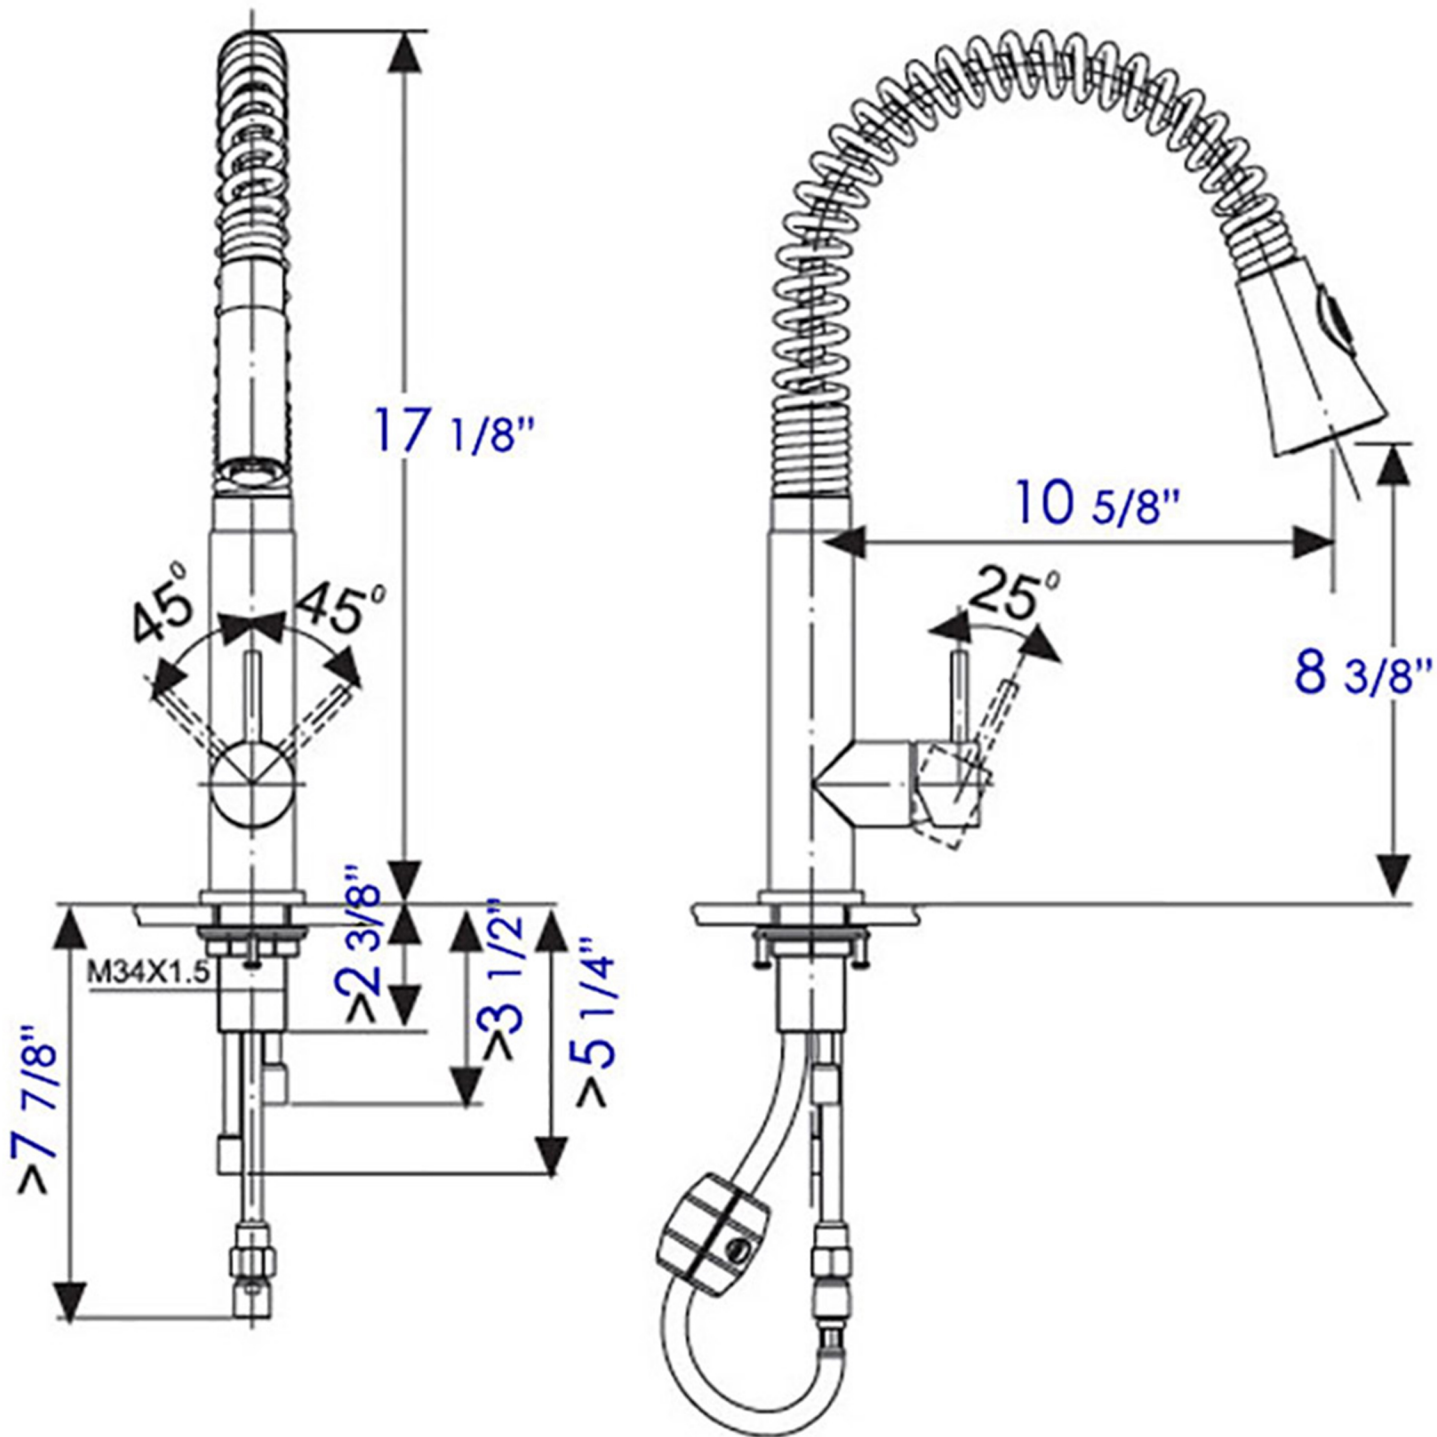

# AB2039

Solid Stainless Steel Commercial Spring Kitchen Faucet

**Note:** All product dimensions are approximate and should be verified on site prior to installation.  
Visit [www.ALFIbrand.com](http://www.ALFIbrand.com) for more information.