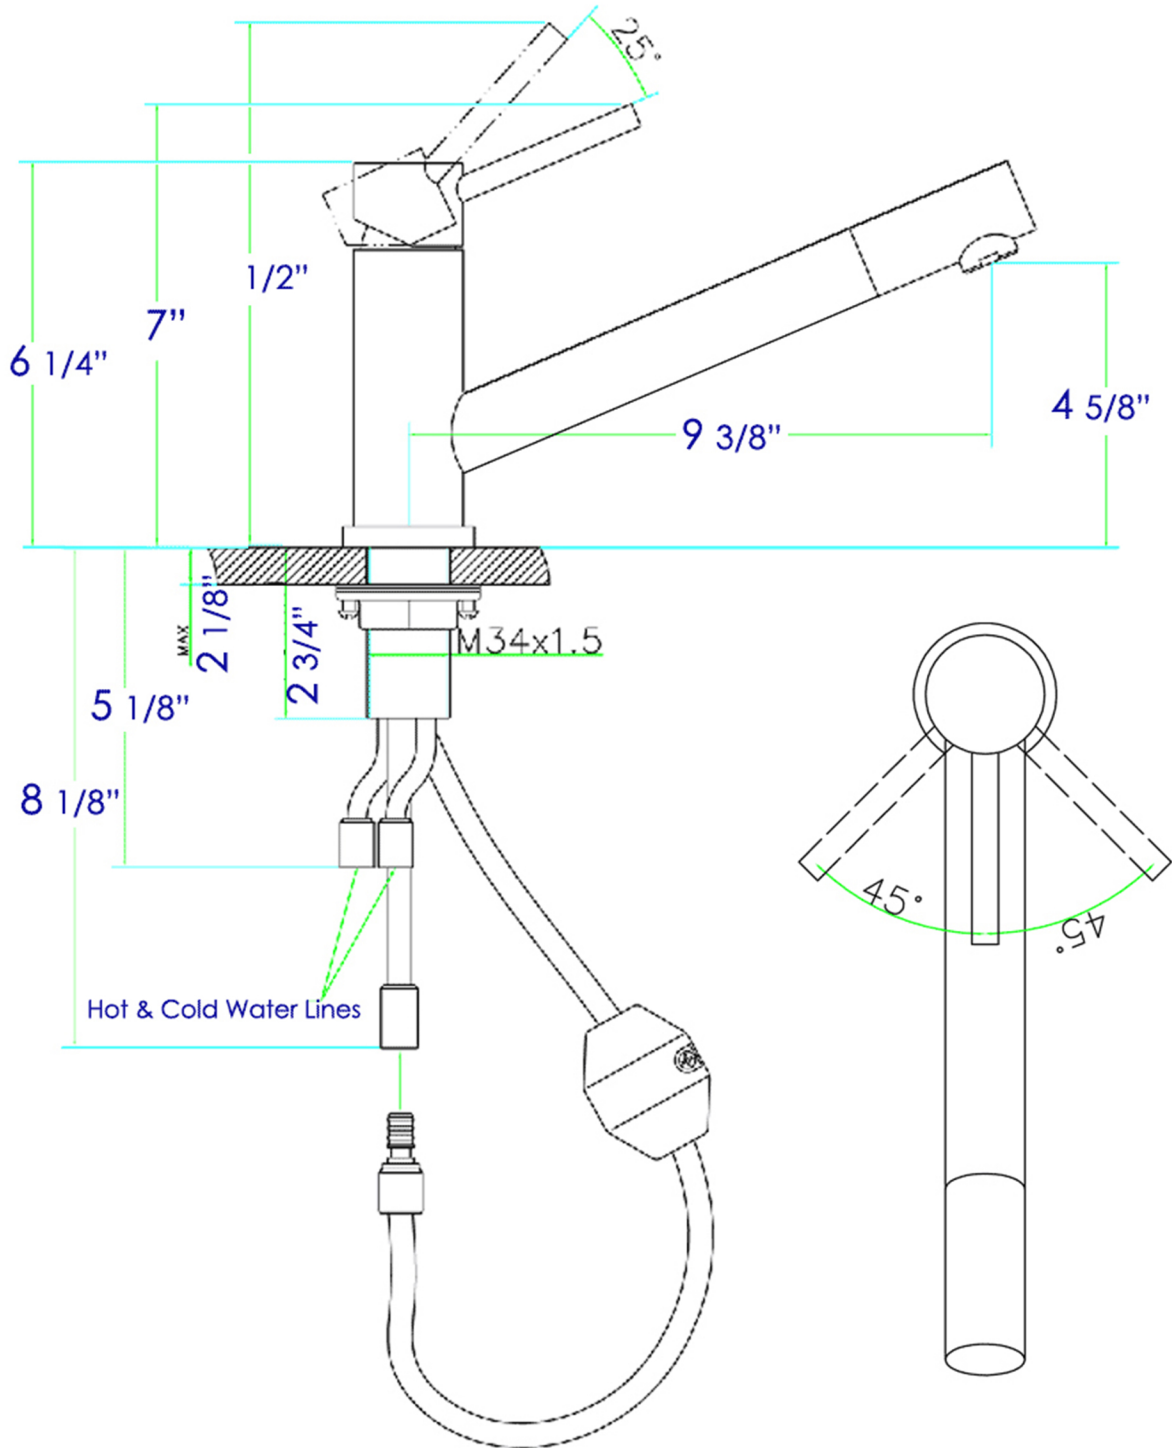

AB2025

Solid Pull Out Single Hole Kitchen Faucet

Note: All product dimensions are approximate and should be verified on site prior to installation. Visit www.ALFIbrand.com for more information.