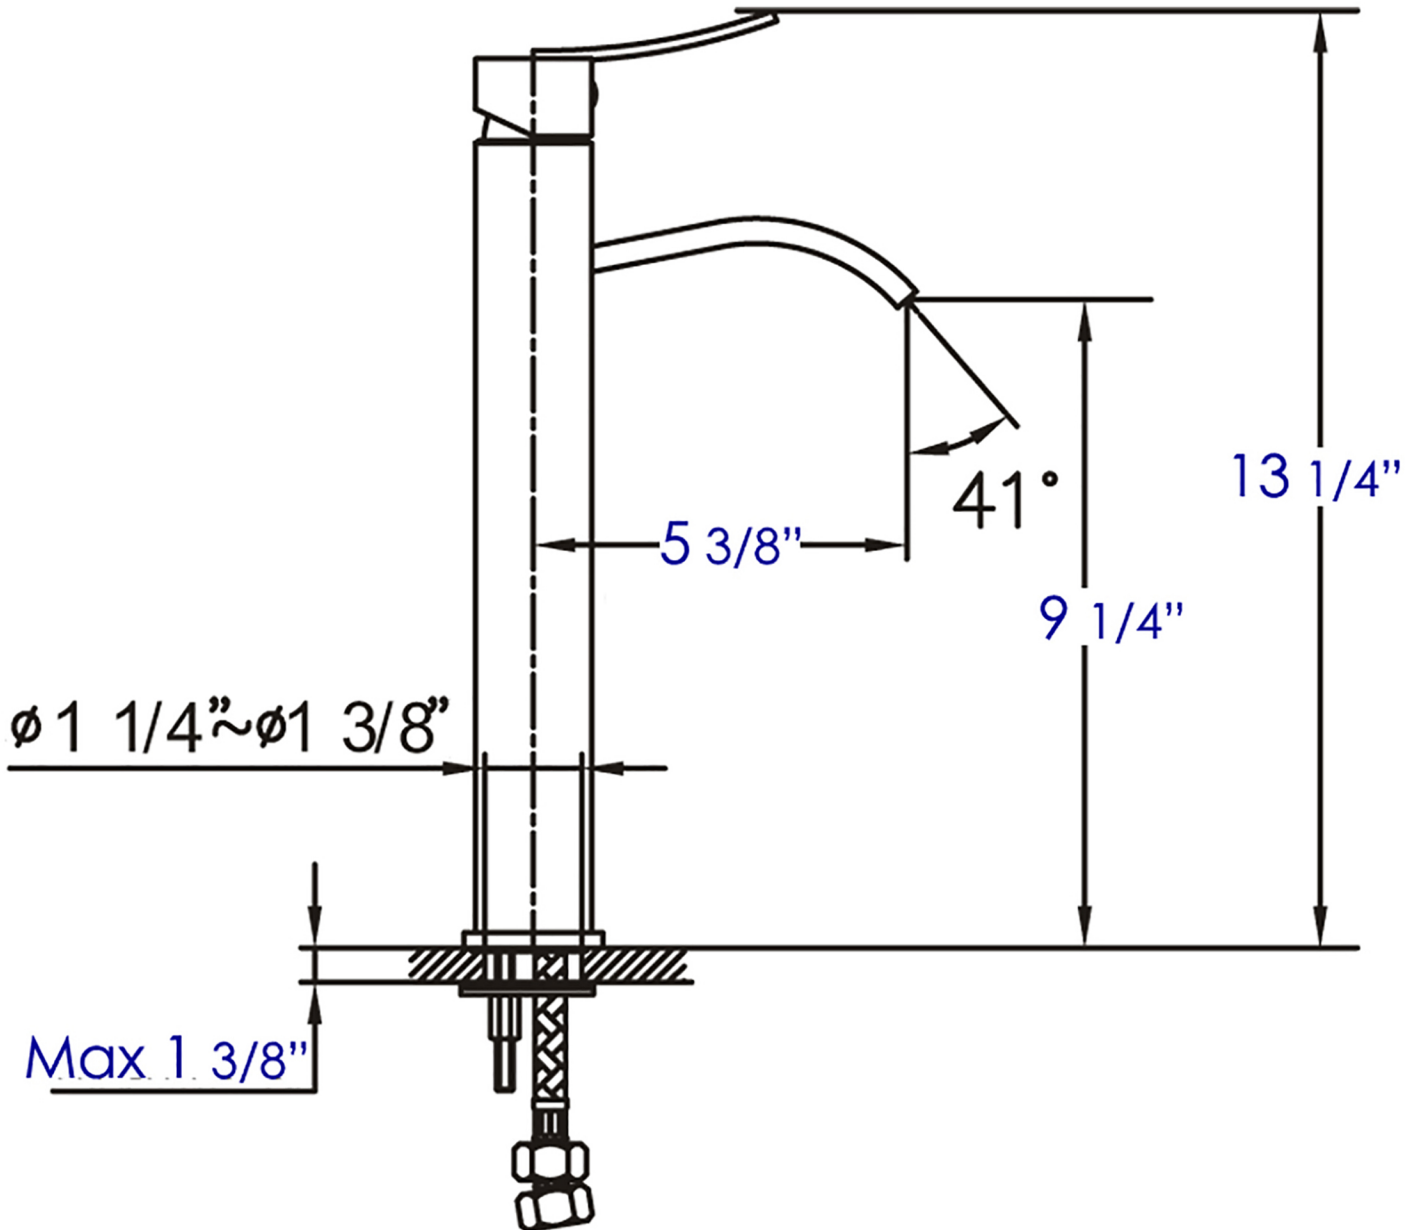

AB1158

Tall Tall Square Body Curved Spout Single Lever Bathroom
Faucet

Note: All product dimensions are approximate and should be verified on site prior to installation.
Visit www.ALFIbrand.com for more information.