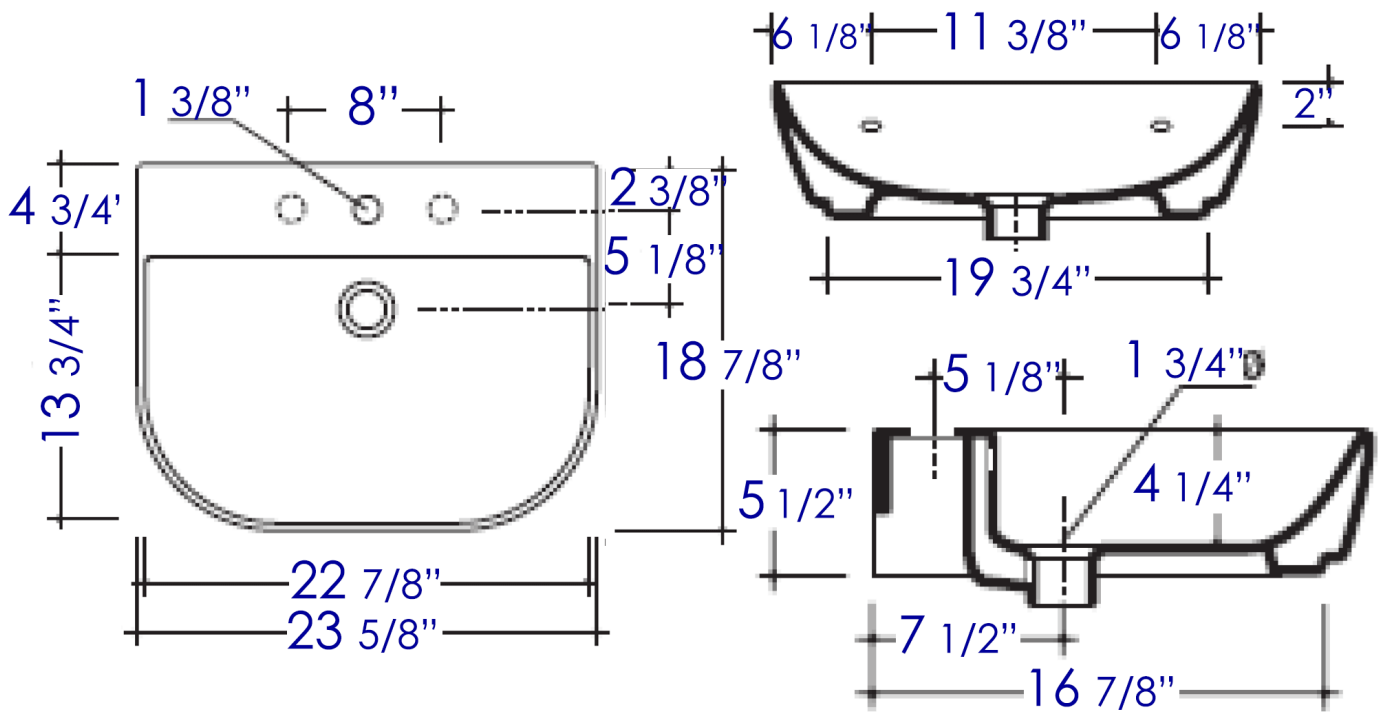

AB112

28" White D Bowl Porcelain Wall Mounted Bath Sink

Note: All product dimensions are approximate and should be verified on site prior to installation.
Visit www.ALFIbrand.com for more information.