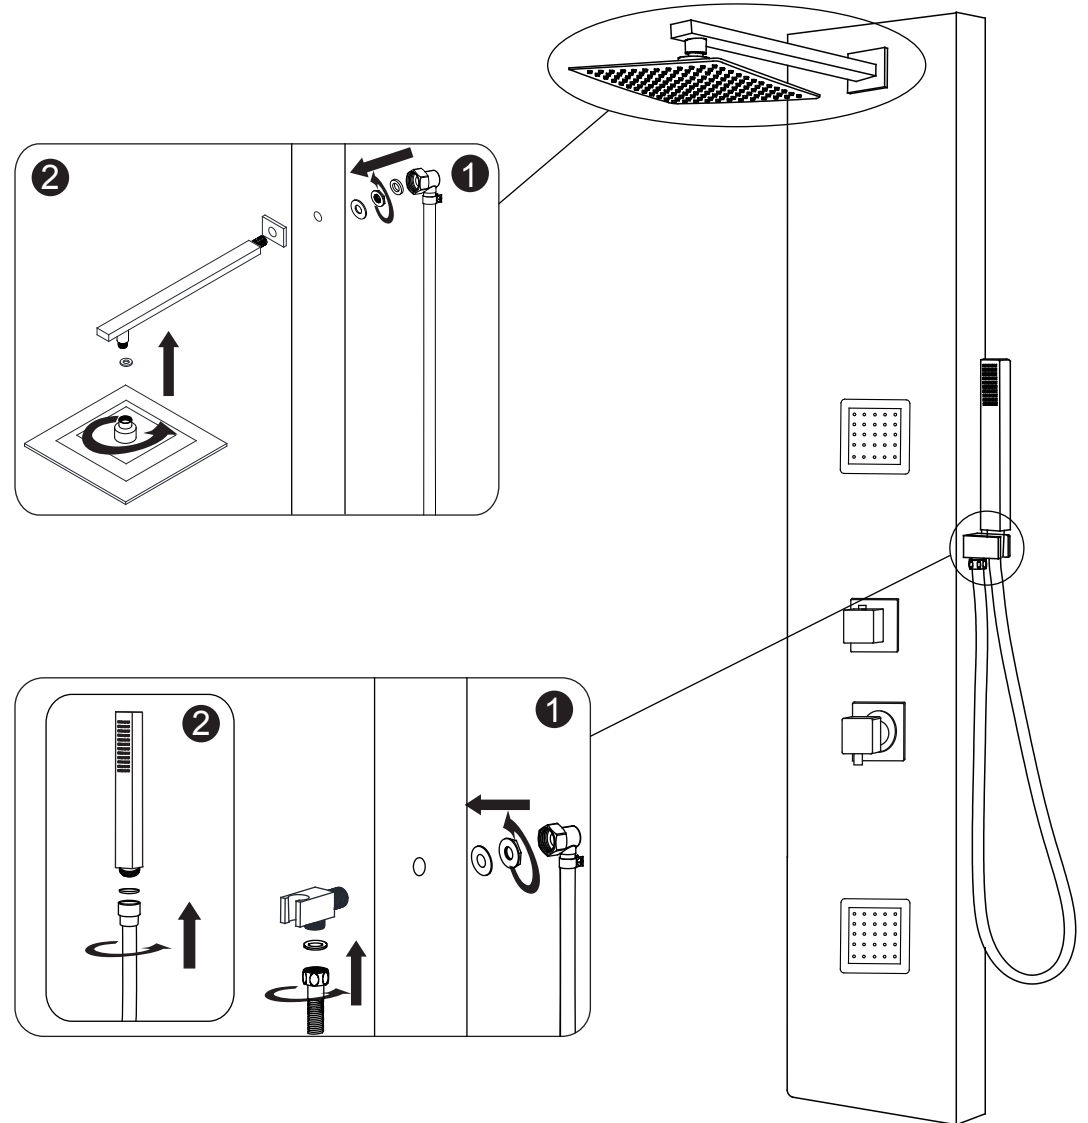

Installation Instructions ABSP65B shower panel

alfibrand.com

III. HAND SHOWER INSTALLATION

I. Function

1. Shower Head
2. Body jets
3. Diverter
4. Mixer
5. Hand shower

II. Installation

Note! Before drilling any holes for fixing your shower panel ensure that there are no hidden cables or pipework within the wall

A. Drill the holes on the wall

B. Insert the wall plugs inside the holes

C. Tighten the screws to the wall with wall mounting brackets

Wall-mounting