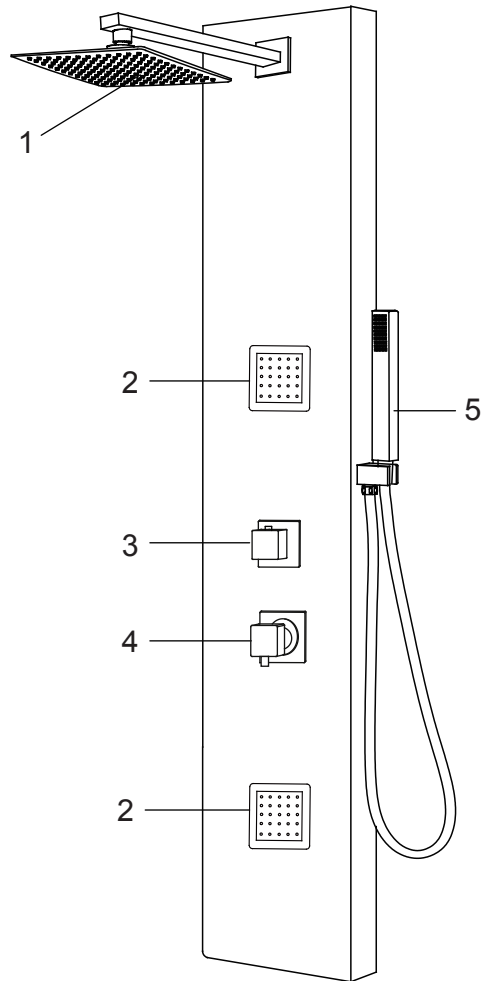

Installation Instructions ABSP65B shower panel

alfibrand.com

III. HAND SHOWER INSTALLATION

I. Function

1. Shower Head
2. Body jets
3. Diverter
4. Mixer
5. Hand shower

II. Installation

Note! Before drilling any holes for fixing your shower panel ensure that there are no hidden cables or pipework within the wall

A. Drill the holes on the wall

B. Insert the wall plugs inside the holes

C. Tighten the screws to the wall with wall mounting brackets

Wall-mounting