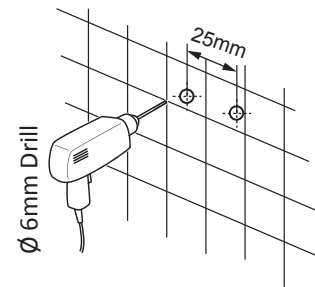

Installation Instructions ABSP65B shower panel

alfibrand.com

III. HAND SHOWER INSTALLATION

I. Function

1. Shower Head
2. Body jets
3. Diverter
4. Mixer
5. Hand shower

II. Installation

Note! Before drilling any holes for fixing your shower panel ensure that there are no hidden cables or pipework within the wall

A. Drill the holes on the wall

B. Insert the wall plugs inside the holes

C. Tighten the screws to the wall with wall mounting brackets

Wall-mounting