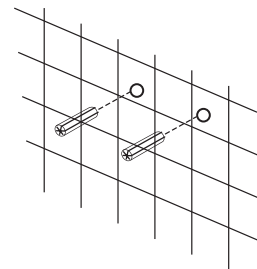

Installation Instructions ABSP65B shower panel

alfibrand.com

III. HAND SHOWER INSTALLATION

I. Function

1. Shower Head
2. Body jets
3. Diverter
4. Mixer
5. Hand shower

II. Installation

Note! Before drilling any holes for fixing your shower panel ensure that there are no hidden cables or pipework within the wall

A. Drill the holes on the wall

B. Insert the wall plugs inside the holes

C. Tighten the screws to the wall with wall mounting brackets

Wall-mounting