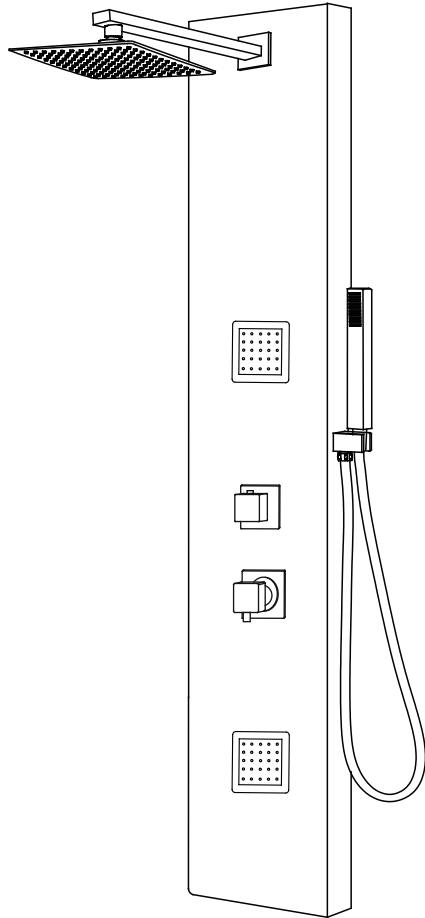

Installation Instructions ABSP65B shower panel

alfibrand.com

III. HAND SHOWER INSTALLATION

I. Function

1. Shower Head
2. Body jets
3. Diverter
4. Mixer
5. Hand shower

II. Installation

Note! Before drilling any holes for fixing your shower panel ensure that there are no hidden cables or pipework within the wall

A. Drill the holes on the wall

B. Insert the wall plugs inside the holes

C. Tighten the screws to the wall with wall mounting brackets

Wall-mounting