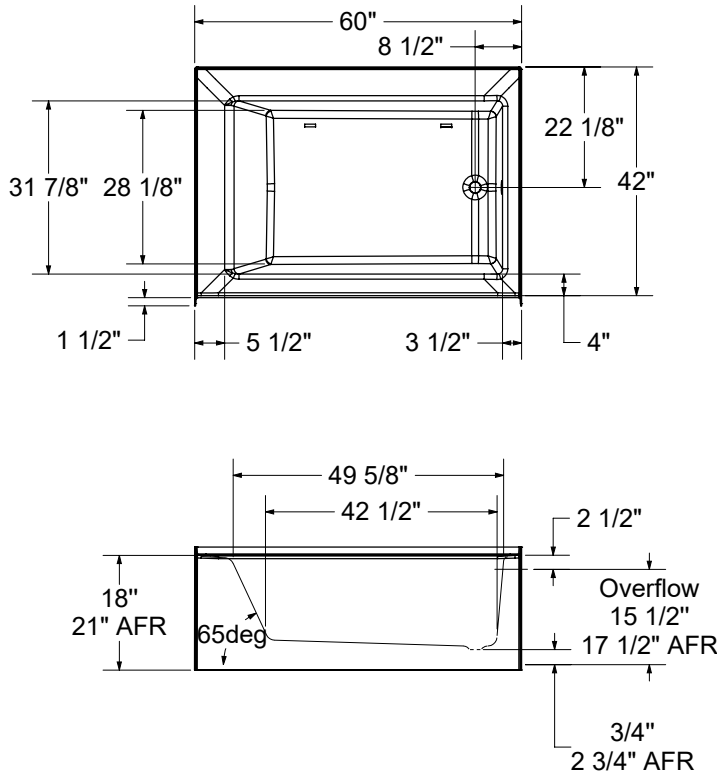

SMIN-4260 AFR

Model number:

141476

Dimensions: 60" x 44" x 23"

Installation: Alcove

Material: AcryIX™

Standard Features:

- Modern minimalist and comfortable design
- Integrated flat skirt and tiling flange
- Textured bottom
- Available in Above-the-Floor Rough (AFR) or not

SMIN-4260 AFR

Model number:

141476

Dimensions: 60" x 44" x 23"

Installation: Alcove

Material: AcrylX™

All dimensions are approximate. Structure measurements must be verified against the unit to ensure proper fit.

Dimensions:

60 x 43 1/2 x 22 1/2 in.

Water capacity:

67 gallons

Weight:

64 lbs

Bathing well:

42 1/2 X 28 1/8 in.

Deep sump height:

12 5/8 in.

Deck width:

3 1/2 in.

Drain location:

Left

Right

Project: