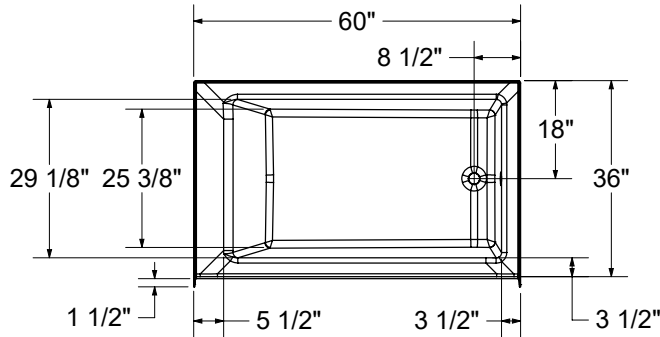

SMIN-3660 AFR

Model number:

141473

Dimensions: 60" x 38" x 23"

Installation: Alcove

Material: AcryIX™

Standard Features:

- Modern minimalist and comfortable design
- Integrated flat skirt and tiling flange
- Textured bottom
- Available in Above-the-Floor Rough (AFR) or not

SMIN-3660 AFR

Model number:

141473

Dimensions: 60" x 38" x 23"

Installation: Alcove

Material: AcrylX™

All dimensions are approximate. Structure measurements must be verified against the unit to ensure proper fit.

Dimensions:

60 x 37 1/2 x 22 1/2 in.

Water capacity:

62 gallons

Weight:

59 lbs

Bathing well:

42 1/2 X 25 3/8 in.

Deep sump height:

12 3/4 in.

Deck width:

3 1/2 in.

Drain location:

Left

Right

Project: