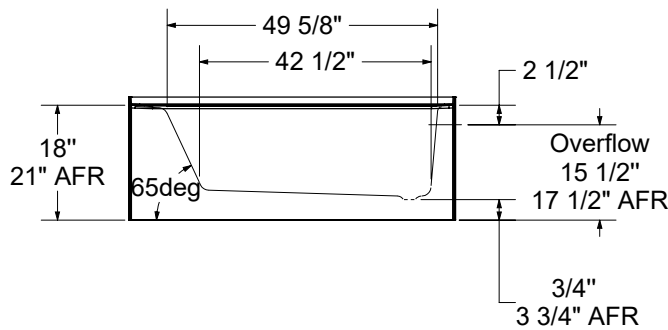

Certifications

ABG products adhere to one or more of the following certifications:

Recommended products (Visit our website for a complete list of our recommended doors)

Description	No
105409	Mika Sliding Tub Door 54 - 59 ½ x 55 in.
136300	Decor Plus Sliding Tub Door 57 ½-59 ½ x 56 in.
138480	Vela Sliding Tub Door 56 ½-59 x 59 in. 8 mm

SMIN-3660 AFR

Model number:

141473

Dimensions: 60" x 38" x 23"

Installation: Alcove

Material: AcrylX™

All dimensions are approximate. Structure measurements must be verified against the unit to ensure proper fit.

Dimensions:

60 x 37 1/2 x 22 1/2 in.

Water capacity:

62 gallons

Weight:

59 lbs

Bathing well:

42 1/2 X 25 3/8 in.

Deep sump height:

12 3/4 in.

Deck width:

3 1/2 in.

Drain location:

Left

Right

Project: