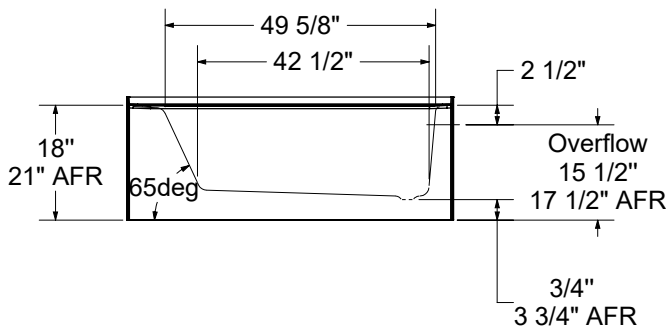

# SMIN-3660

**Model number:**

141472

**Dimensions:** 60" x 38" x 20"

**Installation:** Alcove

**Material:** AcrylX™

All dimensions are approximate. Structure measurements must be verified against the unit to ensure proper fit.

**Dimensions:**

60 x 37 1/2 x 19 1/2 in.

**Water capacity:**

62 gallons

**Weight:**

57 lbs

**Bathing well:**

42 1/2 X 25 3/8 in.

**Deep sump height:**

12 3/4 in.

**Deck width:**

3 1/2 in.

**Drain location:**

Left

Right

Project: