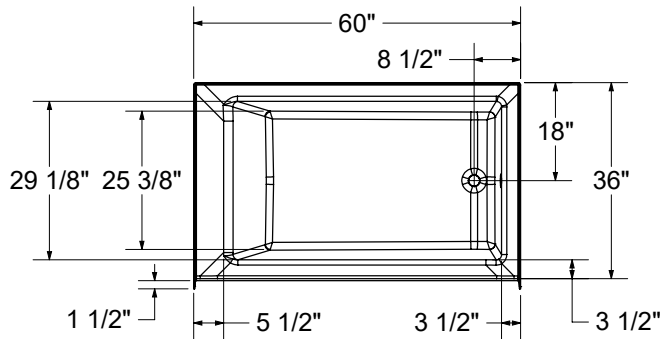

## Recommended products (Visit our website for a complete list of our recommended doors)

Description	No
105409	Mika Sliding Tub Door 54 - 59 ½ x 55 in.
136300	Decor Plus Sliding Tub Door 57 ½-59 ½ x 56 in.
138480	Vela Sliding Tub Door 56 ½-59 x 59 in. 8 mm

# SMIN-3660

**Model number:**

141472

**Dimensions:** 60" x 38" x 20"

**Installation:** Alcove

**Material:** AcrylX™

All dimensions are approximate. Structure measurements must be verified against the unit to ensure proper fit.

**Dimensions:**

60 x 37 1/2 x 19 1/2 in.

**Water capacity:**

62 gallons

**Weight:**

57 lbs

**Bathing well:**

42 1/2 X 25 3/8 in.

**Deep sump height:**

12 3/4 in.

**Deck width:**

3 1/2 in.

**Drain location:**

Left

Right

Project: