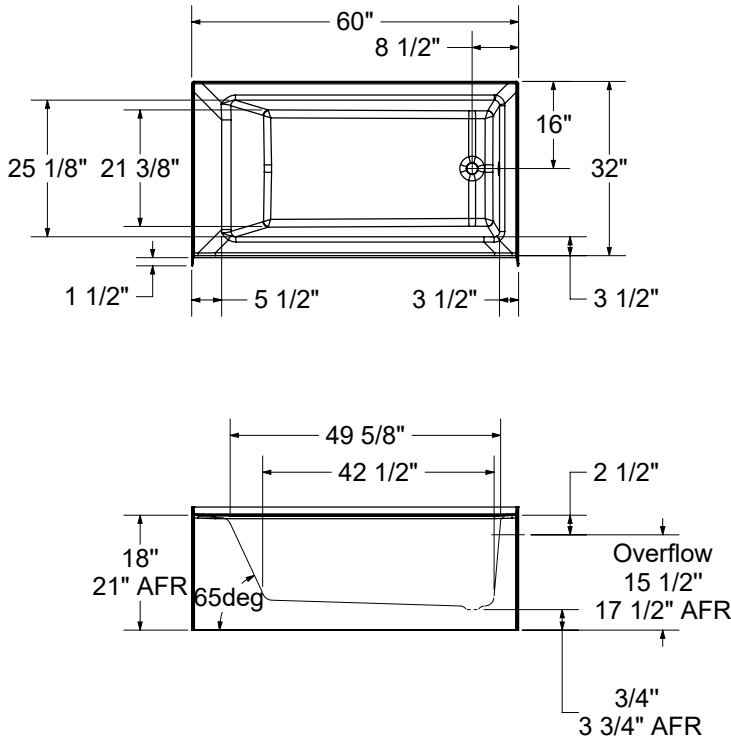

Certifications

ABG products adhere to one or more of the following certifications:

Recommended products (Visit our website for a complete list of our recommended doors)

Description	No
105409	Mika Sliding Tub Door 54 - 59 ½ x 55 in.
136300	Decor Plus Sliding Tub Door 57 ½-59 ½ x 56 in.
138480	Vela Sliding Tub Door 56 ½-59 x 59 in. 8 mm

SMIN-3260 AFR

Model number:

141470

Dimensions: 60" x 34" x 23"

Installation: Alcove

Material: AcrylX™

Dimensions:

60 x 33 1/2 x 22 1/2 in.

Water capacity:

52 gallons

Weight:

52 lbs

Bathing well:

42 1/2 X 21 3/8 in.

Deep sump height:

12 1/2 in.

Deck width:

3 1/2 in.

Drain location:

Left

Right

All dimensions are approximate. Structure measurements must be verified against the unit to ensure proper fit.

Project:

Contractor: