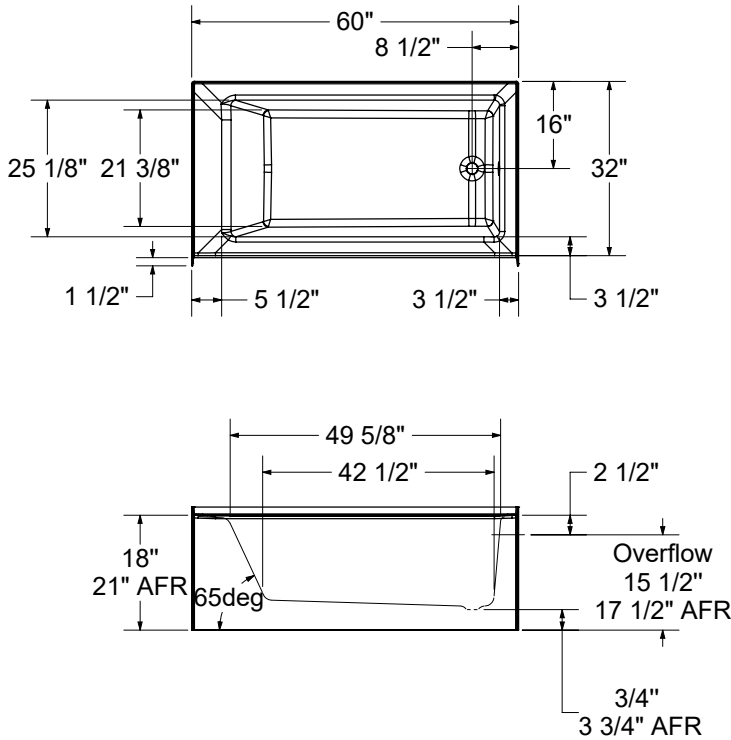

## Recommended products (Visit our website for a complete list of our recommended doors)

| Description | No   |
|-------------|--|
| 105409      | Mika Sliding Tub Door 54 - 59 ½ x 55 in.       |
| 136300      | Decor Plus Sliding Tub Door 57 ½-59 ½ x 56 in. |
| 138480      | Vela Sliding Tub Door 56 ½-59 x 59 in. 8 mm    |

# SMIN-3260

**Model number:**

141469

**Dimensions:** 60" x 34" x 20"

**Installation:** Alcove

**Material:** AcrylX™

**Dimensions:**

60 x 33 1/2 x 19 1/2 in.

**Water capacity:**

52 gallons

**Weight:**

48 lbs

**Bathing well:**

42 1/2 X 21 3/8 in.

**Deep sump height:**

12 1/2 in.

**Deck width:**

3 1/2 in.

**Drain location:**

Left

Right

All dimensions are approximate. Structure measurements must be verified against the unit to ensure proper fit.

Project:

Contractor: