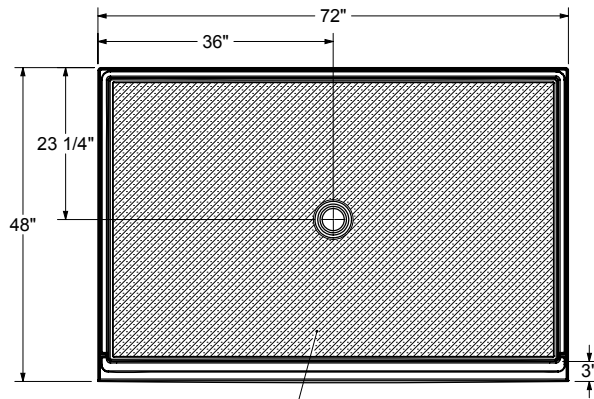

# Icon Base 7248

**Model number:**

141451

**Dimensions:** 72" x 48" x 4"

**Installation:**

**Material:** AcryIX™

# Icon Base 7248

**Model number:**

**141451**

**Dimensions:** 72" x 48" x 4"

**Installation:**

**Material:** AcryIX™

The hatched area represents the anti slip

**Dimensions:**

72 x 48 x 4 1/4 in.  
(1828.8 x 1219.2 x 108 mm)

**Weight:**

119 lbs (53.968253968254 kg)

**Shape:**

Rectangular

**Drain location:**

Center

**Installation:**