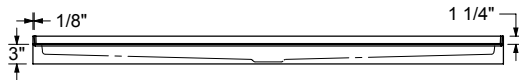

# Icon Base 7248

**Model number:**

**141451**

**Dimensions:** 72" x 48" x 4"

**Installation:**

**Material:** AcryIX™

The hatched area represents the anti slip

**Dimensions:**

72 x 48 x 4 1/4 in.  
(1828.8 x 1219.2 x 108 mm)

**Weight:**

119 lbs (53.968253968254 kg)

**Shape:**

Rectangular

**Drain location:**

Center

**Installation:**