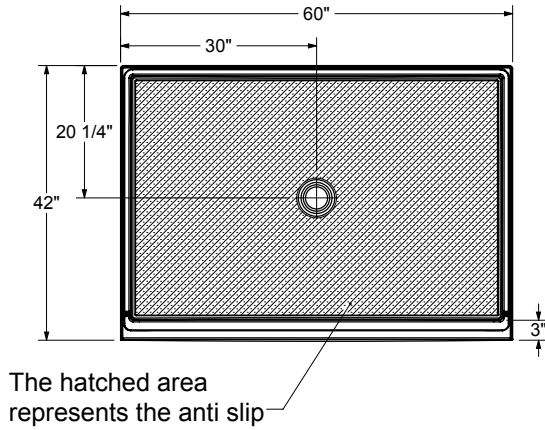

Icon Base 6042

Model number:

141449

Dimensions: 60" x 42" x 4"

Installation:

Material: AcrylX™

Standard Features:

- Low Threshold Shower Base
- ArmorCore Reinforcement
- Integrated Weep Holes
- Textured Floor
- Center Drain

ABG products adhere to one or more of the following certifications:

Recommended products (Visit our website for a complete list of our recommended products)

Description	No
135332	Incognito 76 Shaker Sliding Shower Door 56-59 x 76 in. 8 mm
135335	Incognito 76 Sliding Shower Door 56-59 x 76 CL CH 8mm
139350	Incognito 70 Sliding Shower Door 56-59 x 70 ½ in. 6 mm

Icon Base 6042

Model number:

141449

Dimensions: 60" x 42" x 4"

Installation:

Material: AcrylX™

All dimensions are approximate. Structure measurements must be verified against the unit to ensure proper fit.

Dimensions:

60 x 42 x 4 1/4 in.
(1524 x 1066.8 x 108 mm)

Weight:

88 lbs (39.9092970521542 kg)

Shape:

Rectangular

Drain location:

Center

Installation: