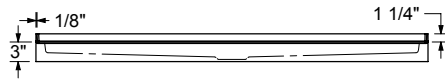

Icon Base 6036

Model number:

141448

Dimensions: 60" x 36" x 4"

Installation:

Material: AcrylX™

Standard Features:

- Low Threshold Shower Base
- ArmorCore Reinforcement
- Integrated Weep Holes
- Textured Floor
- Center Drain

Icon Base 6036

Model number:

141448

Dimensions: 60" x 36" x 4"

Installation:

Material: AcryIX™

The hatched area represents the anti slip

All dimensions are approximate. Structure measurements must be verified against the unit to ensure proper fit.

Dimensions:

60 x 36 x 4 1/4 in.
(1524 x 914.4 x 108 mm)

Weight:

77 lbs (34.9206349206349 kg)

Shape:

Rectangular

Drain location:

Center