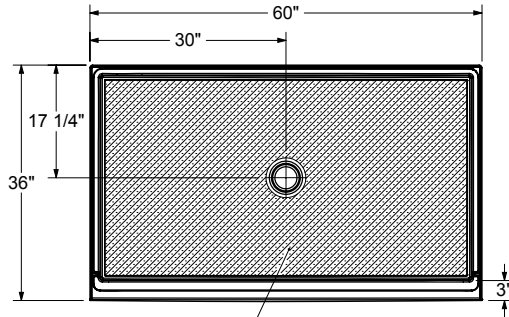

Icon Base 6036

Model number:

141448

Dimensions: 60" x 36" x 4"

Installation:

Material: AcrylX™

Standard Features:

- Low Threshold Shower Base
- ArmorCore Reinforcement
- Integrated Weep Holes
- Textured Floor
- Center Drain

Icon Base 6036

Model number:

141448

Dimensions: 60" x 36" x 4"

Installation:

Material: AcryIX™

The hatched area represents the anti slip

All dimensions are approximate. Structure measurements must be verified against the unit to ensure proper fit.

Dimensions:

60 x 36 x 4 1/4 in.
(1524 x 914.4 x 108 mm)

Weight:

77 lbs (34.9206349206349 kg)

Shape:

Rectangular

Drain location:

Center