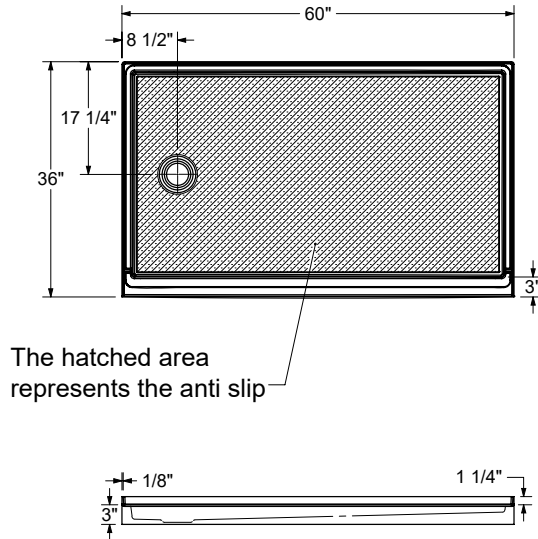

## Recommended products (Visit our website for a complete list of our recommended products)

Description	No
135332	Incognito 76 Shaker Sliding Shower Door 56-59 x 76 in. 8 mm
135335	Incognito 76 Sliding Shower Door 56-59 x 76 CL CH 8mm
139350	Incognito 70 Sliding Shower Door 56-59 x 70 ½ in. 6 mm

# Icon Base 6036 L / R

**Model number:**

141447

**Dimensions:** 60" x 36" x 4"

**Installation:**

**Material:** AcryIX™

Left model shown  
Right drain model symmetrical

The hatched area  
represents the anti slip

All dimensions are approximate. Structure measurements  
must be verified against the unit to ensure proper fit.

**Dimensions:**

60 x 36 x 4 1/4 in.  
(1524 x 914.4 x 108 mm)

**Weight:**

77 lbs (34.9206349206349 kg)