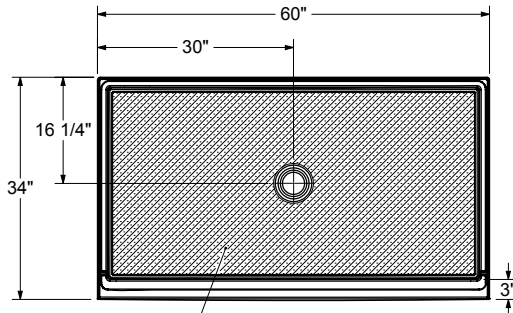

Icon Base 6034

Model number:

141446

Dimensions: 60" x 34" x 4"

Installation:

Material: AcrylX™

Standard Features:

- Low Threshold Shower Base
- ArmorCore Reinforcement
- Integrated Weep Holes
- Textured Floor
- Center Drain

Icon Base 6034

Model number:

141446

Dimensions: 60" x 34" x 4"

Installation:

Material: AcrylX™

The hatched area represents the anti slip

All dimensions are approximate. Structure measurements must be verified against the unit to ensure proper fit.

Dimensions:

60 x 34 x 4 1/4 in.
(1524 x 863.6 x 108 mm)

Weight:

71 lbs (32.1995464852608 kg)

Shape:

Rectangular

Drain location:

Center