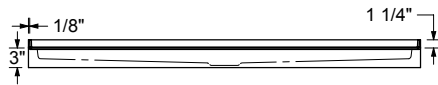

Icon Base 6034

Model number:

141446

Dimensions: 60" x 34" x 4"

Installation:

Material: AcrylX™

Standard Features:

- Low Threshold Shower Base
- ArmorCore Reinforcement
- Integrated Weep Holes
- Textured Floor
- Center Drain

Icon Base 6034

Model number:

141446

Dimensions: 60" x 34" x 4"

Installation:

Material: AcrylX™

The hatched area represents the anti slip

All dimensions are approximate. Structure measurements must be verified against the unit to ensure proper fit.

Dimensions:

60 x 34 x 4 1/4 in.
(1524 x 863.6 x 108 mm)

Weight:

71 lbs (32.1995464852608 kg)

Shape:

Rectangular

Drain location:

Center