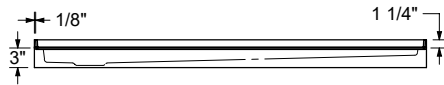

Icon Base 6034 L / R

Model number:

141445

Dimensions: 60" x 34" x 4"

Installation:

Material: AcrylX™

Standard Features:

- Low Threshold Shower Base
- ArmorCore Reinforcement
- Integrated Weep Holes
- Textured Floor
- Right or left Drain

Icon Base 6034 L / R

Model number:

141445

Dimensions: 60" x 34" x 4"

Installation:

Material: AcryIX™

Left model shown
Right drain model symmetrical

All dimensions are approximate. Structure measurements must be verified against the unit to ensure proper fit.

Dimensions:

60 x 34 x 4 1/4 in.
(1524 x 863.6 x 108 mm)

Weight:

71 lbs (32.1995464852608 kg)

Shape:

Rectangular

Drain location:

Left