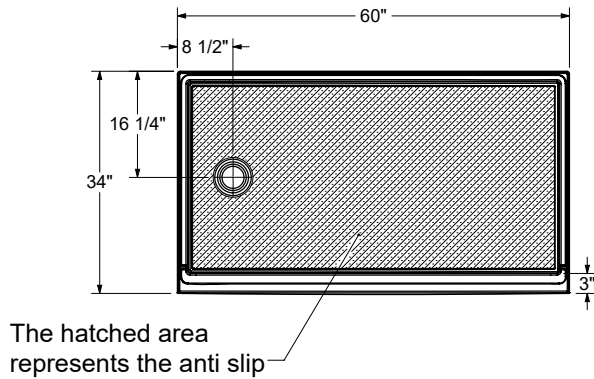

Icon Base 6034 L / R

Model number:

141445

Dimensions: 60" x 34" x 4"

Installation:

Material: AcrylX™

Standard Features:

- Low Threshold Shower Base
- ArmorCore Reinforcement
- Integrated Weep Holes
- Textured Floor
- Right or left Drain

Icon Base 6034 L / R

Model number:

141445

Dimensions: 60" x 34" x 4"

Installation:

Material: AcryIX™

Left model shown
Right drain model symmetrical

All dimensions are approximate. Structure measurements must be verified against the unit to ensure proper fit.

Dimensions:

60 x 34 x 4 1/4 in.
(1524 x 863.6 x 108 mm)

Weight:

71 lbs (32.1995464852608 kg)

Shape:

Rectangular

Drain location:

Left