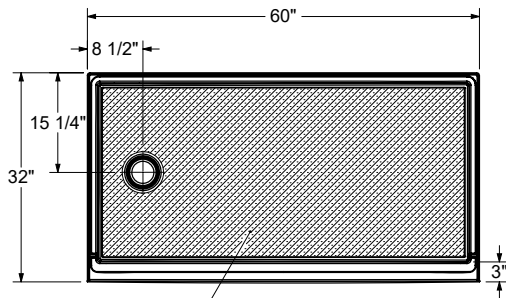

Icon Base 6032 L / R

Model number:

141443

Dimensions: 60" x 32" x 4"

Installation:

Material: AcrylX™

Standard Features:

- Low Threshold Shower Base
- ArmorCore Reinforcement
- Integrated Weep Holes
- Textured Floor
- Right or left Drain

Icon Base 6032 L / R

Model number:

141443

Dimensions: 60" x 32" x 4"

Installation:

Material: AcrylX™

Left model shown
Right drain model symmetrical

The hatched area represents the anti slip

All dimensions are approximate. Structure measurements must be verified against the unit to ensure proper fit.

Dimensions:

60 x 32 x 4 1/4 in.
(1524 x 812.8 x 108 mm)

Weight:

69 lbs (31.2925170068027 kg)

Shape: