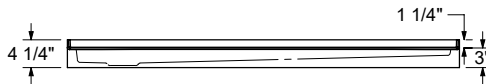

Icon Base 6032 L / R

Model number:

141443

Dimensions: 60" x 32" x 4"

Installation:

Material: AcrylX™

Standard Features:

- Low Threshold Shower Base
- ArmorCore Reinforcement
- Integrated Weep Holes
- Textured Floor
- Right or left Drain

Icon Base 6032 L / R

Model number:

141443

Dimensions: 60" x 32" x 4"

Installation:

Material: AcrylX™

Left model shown
Right drain model symmetrical

The hatched area represents the anti slip

All dimensions are approximate. Structure measurements must be verified against the unit to ensure proper fit.

Dimensions:

60 x 32 x 4 1/4 in.
(1524 x 812.8 x 108 mm)

Weight:

69 lbs (31.2925170068027 kg)

Shape: