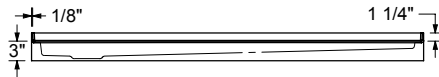

Icon Base 6030 L / R

Model number:

141442

Dimensions: 60" x 30" x 4"

Installation:

Material: AcrylX™

Standard Features:

- Low Threshold Shower Base
- ArmorCore Reinforcement
- Integrated Weep Holes
- Textured Floor
- Right or left Drain

Icon Base 6030 L / R

Model number:

141442

Dimensions: 60" x 30" x 4"

Installation:

Material: AcryIX™

Left model shown
Right drain model symmetrical

The hatched area represents the anti slip

All dimensions are approximate. Structure measurements must be verified against the unit to ensure proper fit.

Dimensions:

60 x 30 x 4 1/4 in.
(1524 x 762 x 108 mm)

Weight:

65 lbs (29.4784580498866 kg)

Shape: