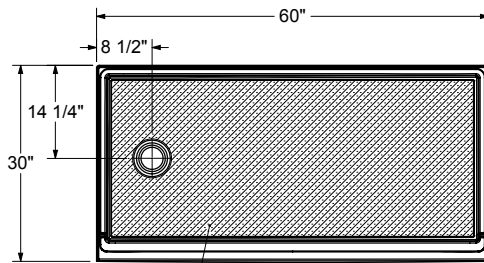

Icon Base 6030 L / R

Model number:

141442

Dimensions: 60" x 30" x 4"

Installation:

Material: AcrylX™

Standard Features:

- Low Threshold Shower Base
- ArmorCore Reinforcement
- Integrated Weep Holes
- Textured Floor
- Right or left Drain

Icon Base 6030 L / R

Model number:

141442

Dimensions: 60" x 30" x 4"

Installation:

Material: AcryIX™

Left model shown
Right drain model symmetrical

The hatched area represents the anti slip

All dimensions are approximate. Structure measurements must be verified against the unit to ensure proper fit.

Dimensions:

60 x 30 x 4 1/4 in.
(1524 x 762 x 108 mm)

Weight:

65 lbs (29.4784580498866 kg)

Shape: