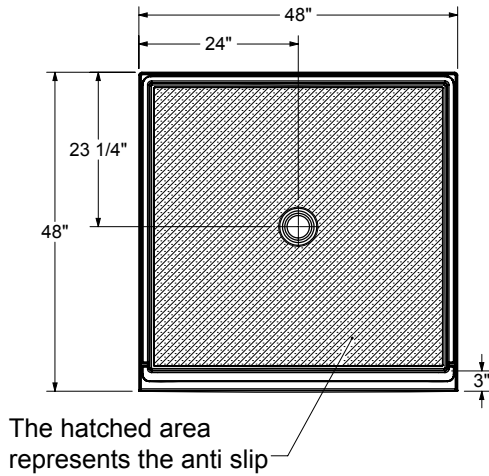

Icon Base 4848

Model number:

141441

Dimensions: 48" x 48" x 4"

Installation:

Material: AcrylX™

Standard Features:

- Low Threshold Shower Base
- ArmorCore Reinforcement
- Integrated Weep Holes
- Textured Floor
- Center Drain

ABG products adhere to one or more of the following certifications:

Recommended products (Visit our website for a complete list of our recommended products)

Description	No
135331	Incognito 76 Shaker Sliding Shower Door 44-47 x 76 in. 8 mm
135334	Incognito 76 Sliding Shower Door 44-47 x 76 CL CH 8mm
139349	Incognito 70 Sliding Shower Door 44-47 x 70 ½ in. 6 mm

Icon Base 4848

Model number:

141441

Dimensions: 48" x 48" x 4"

Installation:

Material: AcryIX™

Dimensions:

48 x 48 x 4 1/4 in.
(1219.2 x 1219.2 x 108 mm)

Weight:

81 lbs (36.734693877551 kg)

Shape:

Square

Drain location:

Center

Installation:

Alcove