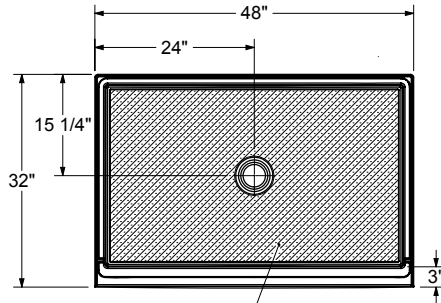

Icon Base 4832

Model number:

141438

Dimensions: 48" x 32" x 4"

Installation:

Material: AcrylX™

Standard Features:

- Low Threshold Shower Base
- ArmorCore Reinforcement
- Integrated Weep Holes
- Textured Floor
- Center Drain

Icon Base 4832

Model number:

141438

Dimensions: 48" x 32" x 4"

Installation:

Material: AcryIX™

The hatched area represents the anti slip

All dimensions are approximate. Structure measurements must be verified against the unit to ensure proper fit.

Dimensions:

48 x 32 x 4 1/4 in.
(1219.2 x 812.8 x 108 mm)

Weight:

56 lbs (25.3968253968254 kg)

Shape:

Rectangular

Drain location:

Center