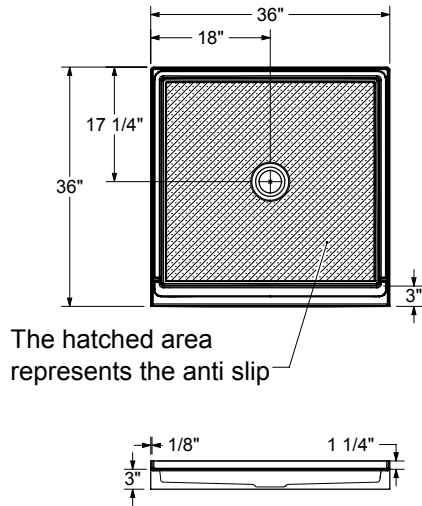

Icon Base 3636

Model number:

141433

Dimensions: 36" x 36" x 4"

Installation:

Material: AcryIX™

Standard Features:

- Low Threshold Shower Base
- ArmorCore Reinforcement
- Integrated Weep Holes
- Textured Floor
- Center Drain

Model number:

141433

Dimensions: 36" x 36" x 4"

Installation:

Material: AcrylX™

Dimensions:

36 x 36 x 4 1/4 in.
(914.4 x 914.4 x 108 mm)

Weight:

48 lbs (21.7687074829932 kg)

Shape:

Square

Drain location:

Center

Installation:

Alcove

All dimensions are approximate. Structure measurements must be verified against the unit to ensure proper fit.