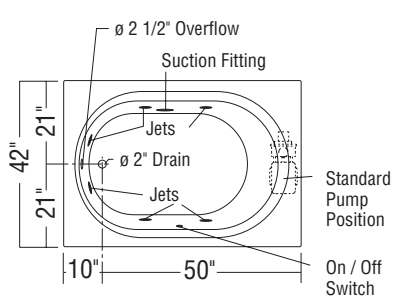

OV-4260 drop-in bathtub

Model number:

141112

Dimensions: 60" x 42" x 22"

Installation: Drop-in

Material: AcryIX™

Standard Features:

- Spacious bathing well
- Deck for faucet
- Textured floor
- End drain
- 20 1/4 inch deep sump
- Bottom bathing well: 42 inch L x 26 1/2 inch W
- Drop-in installation

OV-4260 drop-in bathtub

Model number: 141112

Dimensions: 60" x 42" x 22"

Installation: Drop-in

Material: AcrylX™

6-jet Homestead Collection OV-4260
HMS (illustrated)

8-jet Bodywrap System OV-4260
BWS (illustrated)

Dimensions:

60 x 42 x 21 1/2 in.

Water capacity:

84 gallons

Weight:

85 lbs

Bathing well:

49 1/2 X 29 3/8 in.

Deep sump height:

20 in.

Deck width:

5 in.

Drain location:

End

All dimensions are approximate. Structure measurements must be verified against the unit to ensure proper fit.

Project: