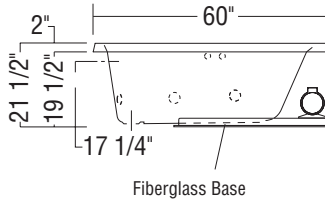

OV-4260 drop-in bathtub

Model number:

141112

Dimensions: 60" x 42" x 22"

Installation: Drop-in

Material: AcryIX™

Standard Features:

- Spacious bathing well
- Deck for faucet
- Textured floor
- End drain
- 20 1/4 inch deep sump
- Bottom bathing well: 42 inch L x 26 1/2 inch W
- Drop-in installation

OV-4260 drop-in bathtub

Model number: 141112

Dimensions: 60" x 42" x 22"

Installation: Drop-in

Material: AcrylX™

6-jet Homestead Collection OV-4260
HMS (illustrated)

8-jet Bodywrap System OV-4260
BWS (illustrated)

Dimensions:

60 x 42 x 21 1/2 in.

Water capacity:

84 gallons

Weight:

85 lbs

Bathing well:

49 1/2 X 29 3/8 in.

Deep sump height:

20 in.

Deck width:

5 in.

Drain location:

End

All dimensions are approximate. Structure measurements must be verified against the unit to ensure proper fit.

Project: