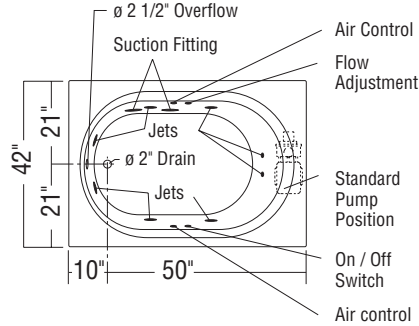

OV-4260 drop-in bathtub

Model number:

141112

Dimensions: 60" x 42" x 22"

Installation: Drop-in

Material: AcryIX™

Standard Features:

- Spacious bathing well
- Deck for faucet
- Textured floor
- End drain
- 20 1/4 inch deep sump
- Bottom bathing well: 42 inch L x 26 1/2 inch W
- Drop-in installation

OV-4260 drop-in bathtub

Model number: 141112

Dimensions: 60" x 42" x 22"

Installation: Drop-in

Material: AcrylX™

6-jet Homestead Collection OV-4260
HMS (illustrated)

8-jet Bodywrap System OV-4260
BWS (illustrated)

Dimensions:

60 x 42 x 21 1/2 in.

Water capacity:

84 gallons

Weight:

85 lbs

Bathing well:

49 1/2 X 29 3/8 in.

Deep sump height:

20 in.

Deck width:

5 in.

Drain location:

End

All dimensions are approximate. Structure measurements must be verified against the unit to ensure proper fit.

Project: