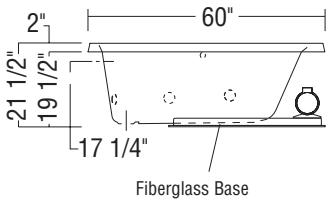

OV-4260 drop-in bathtub

Model number:

141112

Dimensions: 60" x 42" x 22"

Installation: Drop-in

Material: AcryIX™

Standard Features:

- Spacious bathing well
- Deck for faucet
- Textured floor
- End drain
- 20 1/4 inch deep sump
- Bottom bathing well: 42 inch L x 26 1/2 inch W
- Drop-in installation

OV-4260 drop-in bathtub

Model number: 141112

Dimensions: 60" x 42" x 22"

Installation: Drop-in

Material: AcrylX™

6-jet Homestead Collection OV-4260
HMS (illustrated)

8-jet Bodywrap System OV-4260
BWS (illustrated)

Dimensions:

60 x 42 x 21 1/2 in.

Water capacity:

84 gallons

Weight:

85 lbs

Bathing well:

49 1/2 X 29 3/8 in.

Deep sump height:

20 in.

Deck width:

5 in.

Drain location:

End

All dimensions are approximate. Structure measurements must be verified against the unit to ensure proper fit.

Project: