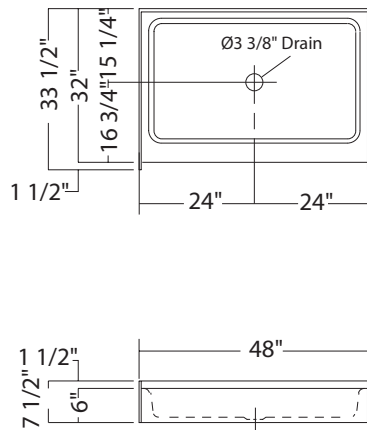

SP-3248 shower pan

Model number:

141070

Dimensions: 48" x 32" x 8"

Installation:

Material: AcryIX™

Standard Features:

- Rectangular shower base
- Integrated tiling flange
- Textured floor
- Center drain

Certifications

MAAX products adhere to one or more of the following certifications:

Recommended products (Visit our website for a complete list of our recommended products)

Description	No
134663	Kameleon SC Sliding Shower Door 43-47 x 71 in. 6 mm
105413	Polar Sliding Shower Door 42-47 ½ x 68 in.
134563	Kameleon Sliding Shower Door 43-47 x 71 in. 6 mm

SP-3248 shower pan

Model number:

141070

Dimensions: 48" x 32" x 8"

Installation:

Material: AcryIX™

Dimensions:

48 x 32 x 7 1/2 in.
(1219 x 813 x 191 mm)

Weight:

40 lbs (18.14 kg)

Shape:

Rectangular

Drain location:

Center

Installation:

Alcove