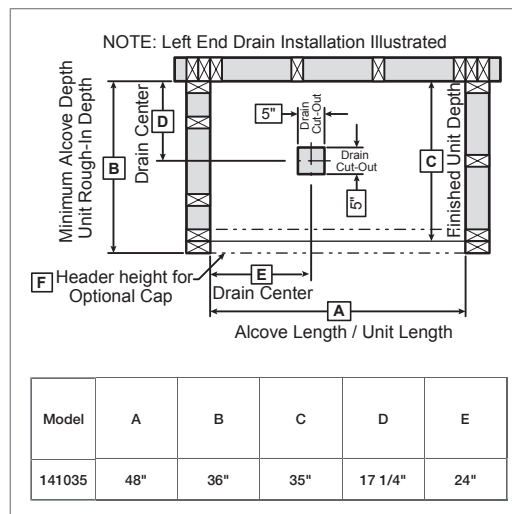

Project : .....

Contractor : .....

AKER Representative : ..... Tel : .....

Date : .....

CERTIFICATIONS

AKER products adhere to one or more of the following certifications: