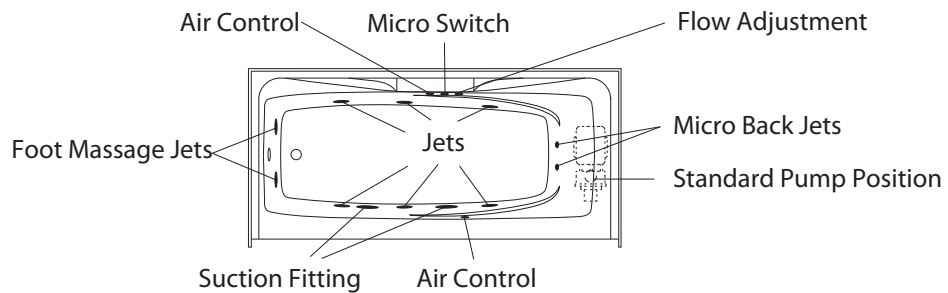

TECHNICAL SPECIFICATIONS

SBW-3672

MODEL NUMBER 141006

TECHNICAL DRAWINGS

All dimensions are approximate. Structure measurements must be verified against the unit to ensure proper fit.