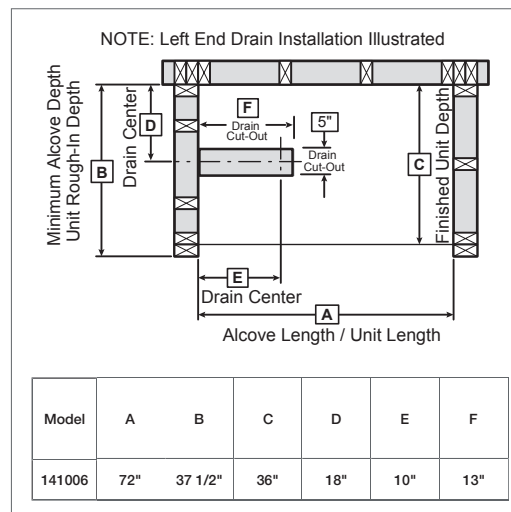

CERTIFICATIONS

AKER products adhere to one or more of the following certifications:

Project : .....

Contractor : .....

AKER Representative : ..... Tel : .....

Date : .....