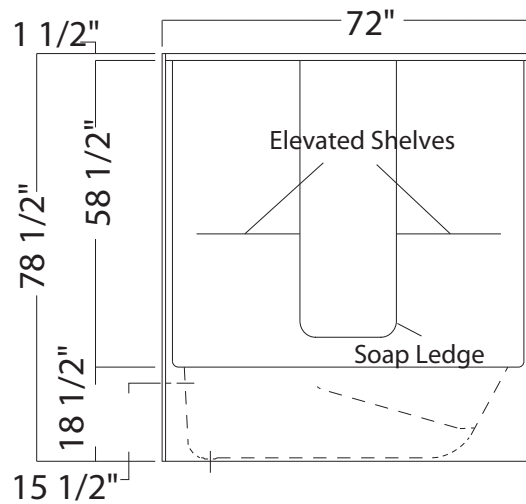

TECHNICAL SPECIFICATIONS

SBW-3672

MODEL NUMBER 141006

TECHNICAL DRAWINGS

All dimensions are approximate. Structure measurements must be verified against the unit to ensure proper fit.