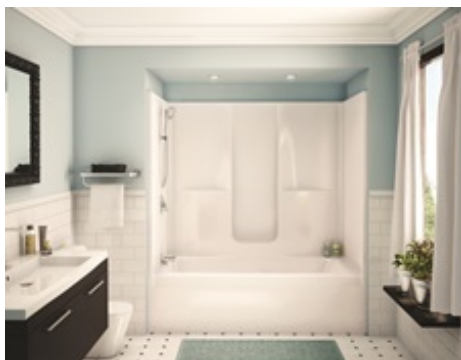

CERTIFICATIONS

AKER products adhere to one or more of the following certifications:

Project : .....

Contractor : .....

AKER Representative : ..... Tel : .....

Date : .....