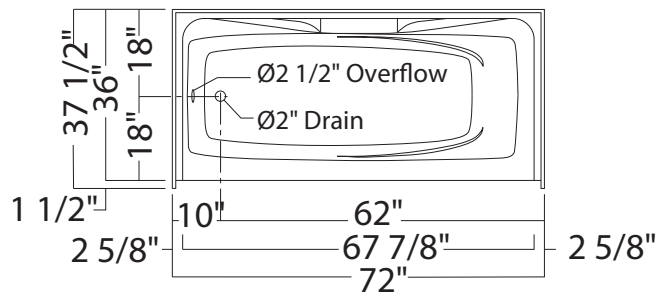

TECHNICAL SPECIFICATIONS

SBW-3672

MODEL NUMBER 141006

TECHNICAL DRAWINGS

All dimensions are approximate. Structure measurements must be verified against the unit to ensure proper fit.