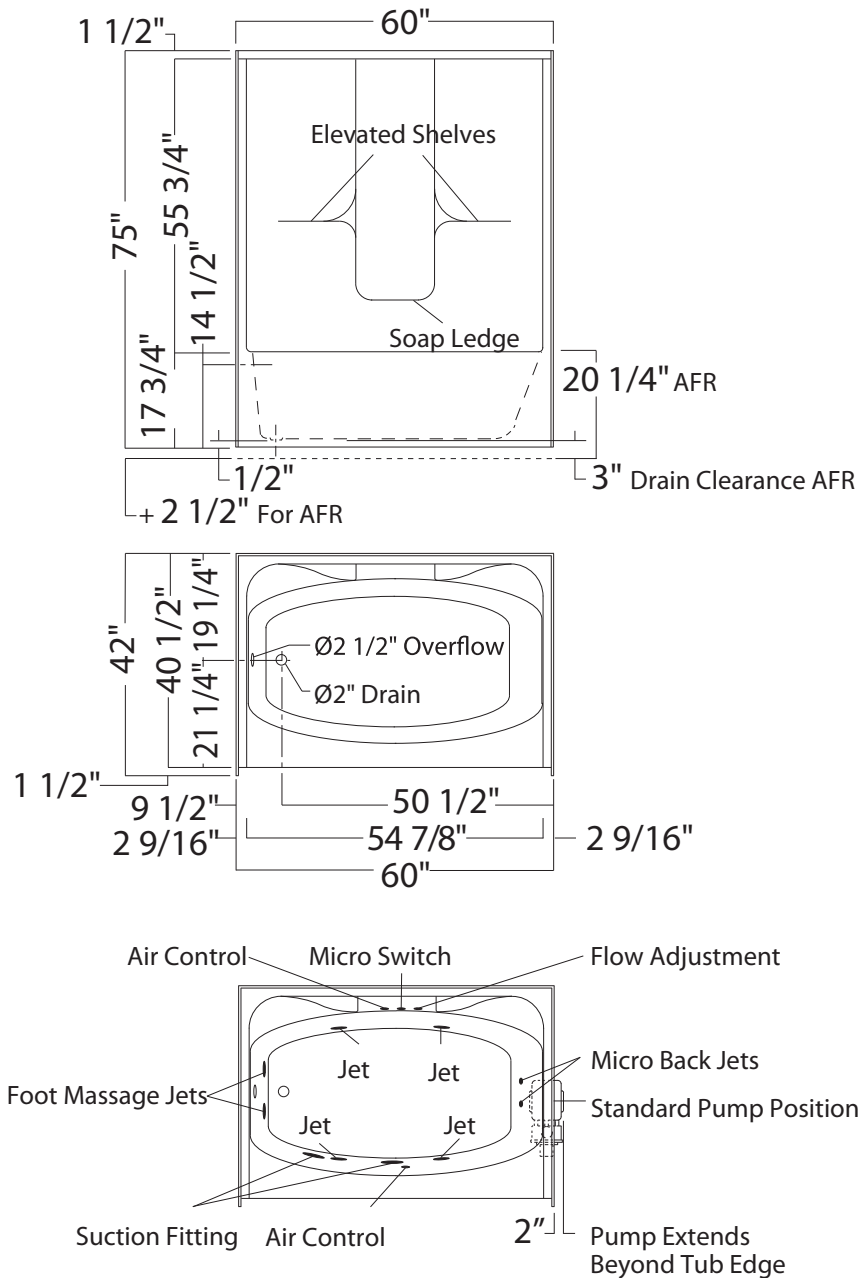

TECHNICAL SPECIFICATIONS

GTW-4260

MODEL NUMBER 141007

DIMENSIONS: 60" x 40 1/2" x 73 1/2" Gelcoat

STANDARD FEATURES

- One-piece gelcoated fiberglass tub-shower
- Built-in back wall shelves with integrated soap dish
- Right or left-hand drain
- Textured floor
- Optional unique feature: Above-the-Floor Rough
- 16 3/4 inch Deep sump
- Bottom bathing well : 46 inch L x 24 inch W

UNIQUE FEATURES

- Above-the-Floor Rough (AFR)

OPTIONS

- In-line heater (factory-installed)
- Pump position opposite standard position
- Ozonator for whirlpool system
- Trim Kit for Bodywrap Whirlpool System

SYSTEMS

Bodywrap **DOOR**

SELECTION

Combine with AKER's complete shower door offering visit www.akerbymax.com

CERTIFICATIONS

AKER products adhere to one or more of the following certifications:

Project :

Contractor :

AKER Representative : Tel :

Date :

TECHNICAL SPECIFICATIONS

GTW-4260

MODEL NUMBER 141007

TECHNICAL DRAWINGS

All dimensions are approximate. Structure measurements must be verified against the unit to ensure proper fit.