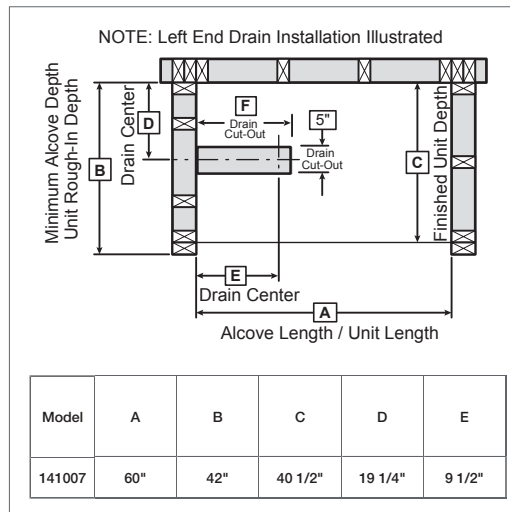

TECHNICAL SPECIFICATIONS

GTW-4260

MODEL NUMBER 141007

DIMENSIONS: 60" x 40 1/2" x 73 1/2" Gelcoat

STANDARD FEATURES

- One-piece gelcoated fiberglass tub-shower
- Built-in back wall shelves with integrated soap dish
- Right or left-hand drain
- Textured floor
- Optional unique feature: Above-the-Floor Rough
- 16 3/4 inch Deep sump
- Bottom bathing well : 46 inch L x 24 inch W

AKER Representative : Tel :

Date :

TECHNICAL SPECIFICATIONS

GTW-4260

MODEL NUMBER 141007

TECHNICAL DRAWINGS

All dimensions are approximate. Structure measurements must be verified against the unit to ensure proper fit.