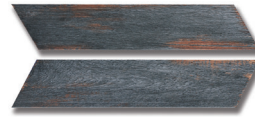

AKDO™

ARCADIA

*Welcoming. Refined. Balanced.
Natural charm, the minimalist way.*

Far Beyond the Surface

ARCADIA

porcelain

Grain Silver Pine
PO2381-GRAI00

Grain Oak
PO2382-GRAI00

Grain Ebony
PO2383-GRAI00

Grain Beech
PO2384-GRAI00

Heartwood Silver Pine
PO2381-HRTW00

Heartwood Oak
PO2382-HRTW00

Mill Silver Pine
PO2381-MILL00

Mill Oak
PO2382-MILL00

CONVERSION CHART

PROFILE	FIELD	SIZE
Grain	0.491 sqft	4" x 18"
Heartwood	0.494 sqft	-
Mill	0.368 sqft	7" x 7"

TECHNICAL FEATURES

Floor	Wall	Frost Resistant	Indoor	Wet Area	Variation	Sealer	Drylay
Silver Pine - Light Commercial	Yes	Yes	Yes	Yes	Low	Grout Only	Yes
Oak - Light Commercial							
Ebony - Residential							
Beech - Moderate Commercial							