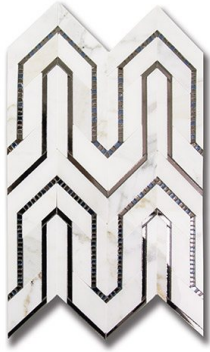

ALLURE RUG MOSAIC CALACATTA (P) W/ BRONZE & PEWTER MIRROR *Stone, Marble, Mirror*

PART NUMBER
SDAL03-AL01RU

PROFILE
MOSAIC

AVAILABILITY
IN STOCK

VARIATION
HIGH

GROUT JOINT
1/16"

DIMENSIONS
7.88" x 11.75" = .64 sqft

THICKNESS
3/8"

NOTES

Due to the inherent characteristics of natural stone, there may be variations in color, movement and texture from lot to lot. When using mosaics containing mirror in a backsplash design, include a 4" splash guard of wet area appropriate material in areas where water may pool, such as behind faucets.