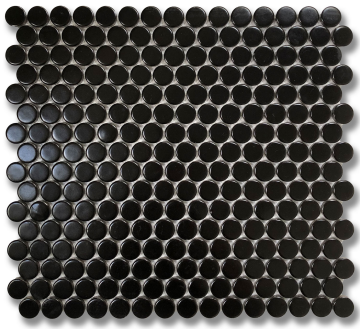

## PENNY ROUNDS RAVEN (M) *Porcelain*

PART NUMBER  
PO2508-PENYMO

PROFILE  
MOSAIC

AVAILABILITY  
IN STOCK

DIMENSIONS  
11.57" x 12.40" = .996 sqft