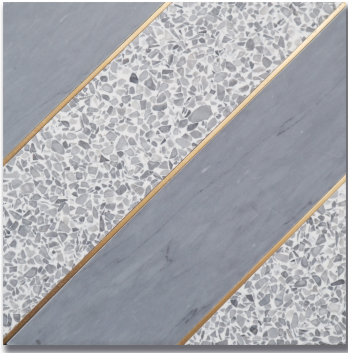

NEXT DIAGONAL OMBRA (H) W/ SHADOW TERRAZZO & BRASS *Stone, Marble, Metal, Terrazzo*

PART NUMBER
MB2426-0808H1

PROFILE
TILE

AVAILABILITY
IN STOCK

DIMENSIONS
7.99" x 7.99" = .443 sqft

THICKNESS
3/8"

NOTES

Due to the inherent characteristics of natural stone, there may be variations in color, movement and texture from lot to lot.