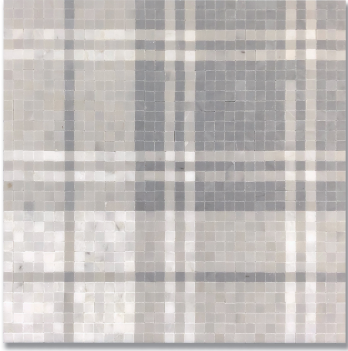

## BALMORAL PLAID WINDSTORM, TORRENT, CARRARA BELLA (H) *Stone, Marble*

PART NUMBER  
MB2345-BLMLHO

PROFILE  
MOSAIC

AVAILABILITY  
IN STOCK

DIMENSIONS  
13.38" x 13.38" = 1.24 sqft

THICKNESS  
3/8"

### NOTES

Due to the inherent characteristics of natural stone, there may be variations in color, movement and texture from lot to lot.