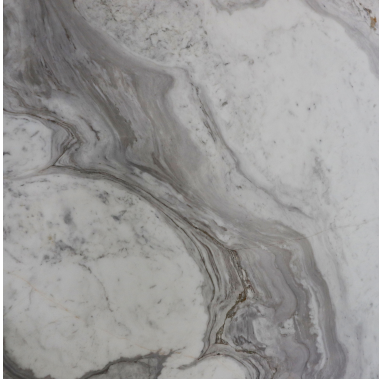

HELENA (H) 1 1/4" SLAB *Stone, Marble*

PART NUMBER
MB2129-SL54H0

PROFILE
SLAB

AVAILABILITY
IN STOCK

THICKNESS
1 1/4"

NOTES

Due to the inherent characteristics of natural stone, there may be variations in color, movement and texture from lot to lot.

APPLICATION AREA

WALL	FLOOR	TRAFFIC	EXTERIOR FREEZE/THAW	STEAM SHOWER	WET AREA	POOL	BACKSPLASH
Yes	Yes	Standard Commercial	Yes	YES - when properly sealed	YES - when properly sealed	No	Yes

FIREPLACE SURROUND