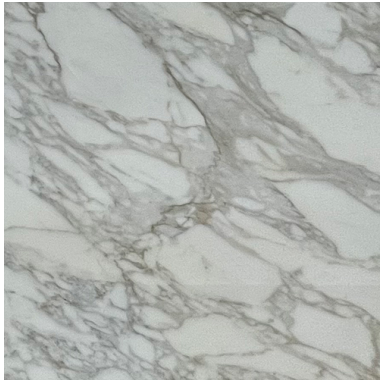

CALACATTA GOLD PREMIUM (P) 3/4" SLAB *Stone, Marble*

PART NUMBER
MB2126-SL34P0

PROFILE
SLAB

AVAILABILITY
IN STOCK

THICKNESS
3/4"

NOTES

Due to the inherent characteristics of natural stone, there may be variations in color, movement and texture from lot to lot.