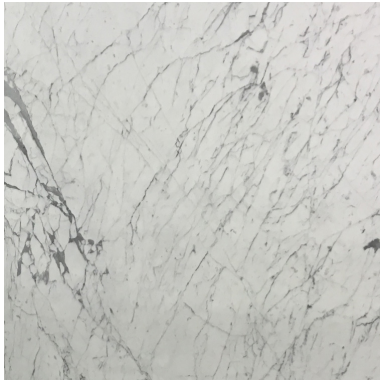

CARRARA C PREMIUM (H) 3/4" SLAB *Stone, Marble*

PART NUMBER
MB2050-SL34H0

PROFILE
SLAB

AVAILABILITY
IN STOCK

THICKNESS
3/4"

NOTES

Due to the inherent characteristics of natural stone, there may be variations in color, movement and texture from lot to lot.