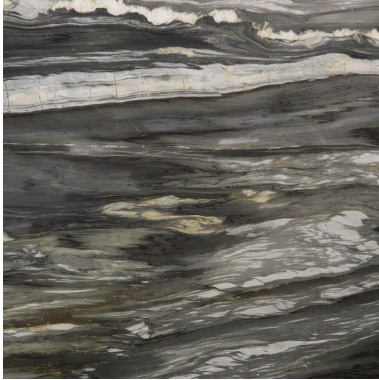

## CALACATTA CIELO (P) 1 1/4" SLAB *Stone, Marble*

PART NUMBER  
MB1812-SL54P0

PROFILE  
SLAB

AVAILABILITY  
IN STOCK

THICKNESS  
1 1/4"

### NOTES

Due to the inherent characteristics of natural stone, there may be variations in color, movement and texture from lot to lot.