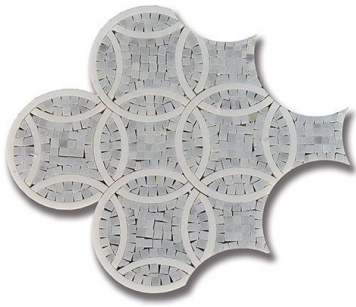

ETERNITY IMPERIAL ASH GRAY (H) W/ THASSOS (H) *Stone, Marble*

PART NUMBER
MB1809-IMPLH1

PROFILE
MOSAIC

AVAILABILITY
IN STOCK

VARIATION
MEDIUM

GROUT JOINT
1/16"

DIMENSIONS
11.63" x 11.63" = .937 sqft

THICKNESS
3/8"

NOTES

Due to the inherent characteristics of natural stone, there may be variations in color, movement and texture from lot to lot.

APPLICATION AREA

WALL	FLOOR	TRAFFIC	EXTERIOR FREEZE/THAW	STEAM SHOWER	WET AREA	POOL	BACKSPLASH
Yes	Yes	Standard Commercial	No	YES - when properly sealed	YES - when properly sealed	No	Yes