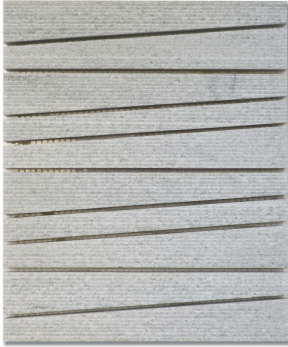

POSE FINO ASH GRAY (COMBED) *Stone, Marble*

PART NUMBER
MB1809-FINO01

PROFILE
MOSAIC

AVAILABILITY
IN STOCK

DIMENSIONS
7.87" x 9.29" =0.508 sqft

THICKNESS
3/8"

NOTES

Due to the inherent characteristics of natural stone, there may be variations in color, movement and texture from lot to lot.

APPLICATION AREA

WALL	FLOOR	TRAFFIC	EXTERIOR FREEZE/THAW	STEAM SHOWER	WET AREA	POOL	BACKSPLASH
Yes	Yes	Standard Commercial	No	Yes, when properly sealed	Yes, when properly sealed	No	Yes

FIREPLACE SURROUND