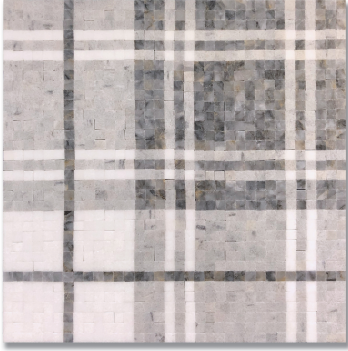

BALMORAL PLAID ASH GRAY, TIGER SKIN, THASSOS (H) *Stone, Marble*

PART NUMBER
MB1809-BLMLHO

PROFILE
MOSAIC

AVAILABILITY
IN STOCK

DIMENSIONS
13.38" x 13.38" = 1.24 sqft

THICKNESS
3/8"

NOTES

Due to the inherent characteristics of natural stone, there may be variations in color, movement and texture from lot to lot.