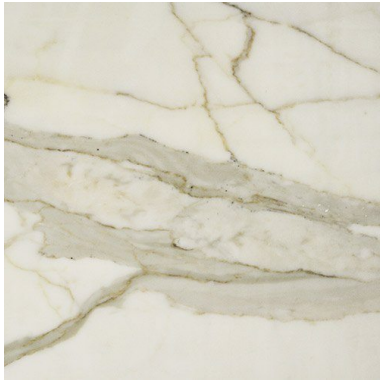

## CALACATTA GOLD EXTRA (P) 1 1/4" SLAB *Stone, Marble*

PART NUMBER  
MB1700-SL54P0

PROFILE  
SLAB

AVAILABILITY  
IN STOCK

THICKNESS  
1 1/4"

### NOTES

Due to the inherent characteristics of natural stone, there may be variations in color, movement and texture from lot to lot.