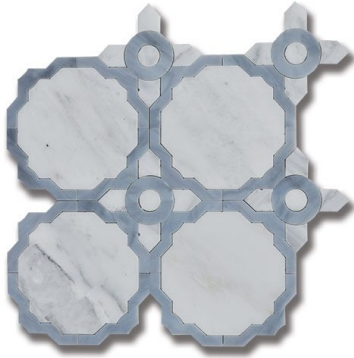

ESSENCE WHIMSY FOG CARRARA BELLA W/ FOG ART GLASS (H) *Stone, Marble, Glass*

PART NUMBER
MB1604-WHIM01

PROFILE
MOSAIC

AVAILABILITY
IN STOCK

VARIATION
HIGH

DIMENSIONS
10.25" x 10.25" = .73 sqft

NOTES

Art glass has high variation from lot to lot. please request a sample of the current lot when ordering art glass items.