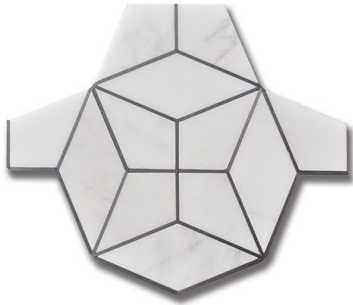

ETHEREAL LUNA CARRARA BELLA (H) W/ STAINLESS STEEL *Stone, Marble, Metal*

PART NUMBER
MB1604-LUNAH0

PROFILE
MOSAIC

AVAILABILITY
IN STOCK

GROUT JOINT
1/16"

DIMENSIONS
12" x 12" = 1sqft

THICKNESS
3/8" with 0.4cm Stainless Steel

NOTES

Epoxy grout should be used when installing ethereal mosaics. for more information, please download the ethereal collection's installation guidelines.

APPLICATION AREA

WALL	FLOOR	TRAFFIC	EXTERIOR FREEZE/THAW	STEAM SHOWER	WET AREA	POOL	BACKSPLASH
Yes	Yes	Standard Commercial	No	No	YES - when properly sealed	No	YES - Heat not to exceed 293° F