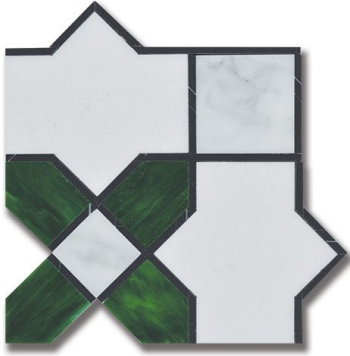

ESSENCE LEGACY EMERALD THASSOS W/ EMERALD ART GLASS & CALACATTA (H) *Stone, Marble*

PART NUMBER
MB1232-LEGA01

PROFILE
MOSAIC

AVAILABILITY
IN STOCK

VARIATION
HIGH

DIMENSIONS
8" x 8" = .444 sqft

NOTES

Art glass has high variation from lot to lot. please request a sample of the current lot when ordering art glass items.