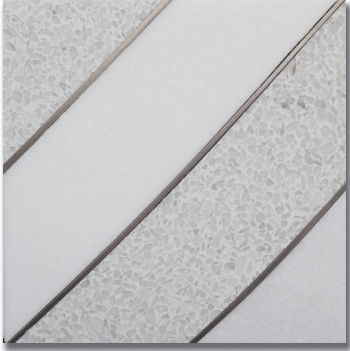

NEXT DIAGONAL THASSOS (H) W/ WHITE TERRAZZO & STAINLESS STEEL *Stone, Marble, Metal, T*

PART NUMBER
MB1232-0808H1

PROFILE
TILE

AVAILABILITY
IN STOCK

DIMENSIONS
7.99" x 7.99" = .443 sqft

THICKNESS
3/8"

NOTES

Due to the inherent characteristics of natural stone, there may be variations in color, movement and texture from lot to lot.

APPLICATION AREA

WALL	FLOOR	TRAFFIC	EXTERIOR FREEZE/THAW	STEAM SHOWER	WET AREA	POOL	BACKSPLASH	FIREPLACE SURROUND
Yes	Yes	Standard Commercial	No	No	Yes	No	YES - Heat not to exceed 176 °F	YES - Heat not to exceed 176 °F