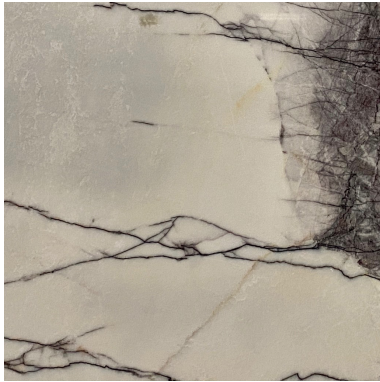

## LILAC 3/4" POLISHED SLAB *Stone, Marble*

PART NUMBER  
MB1053-SL34PO

PROFILE  
SLAB

AVAILABILITY  
IN STOCK

THICKNESS  
3/4"

### NOTES

Due to the inherent characteristics of natural stone, there may be variations in color, movement and texture from lot to lot.